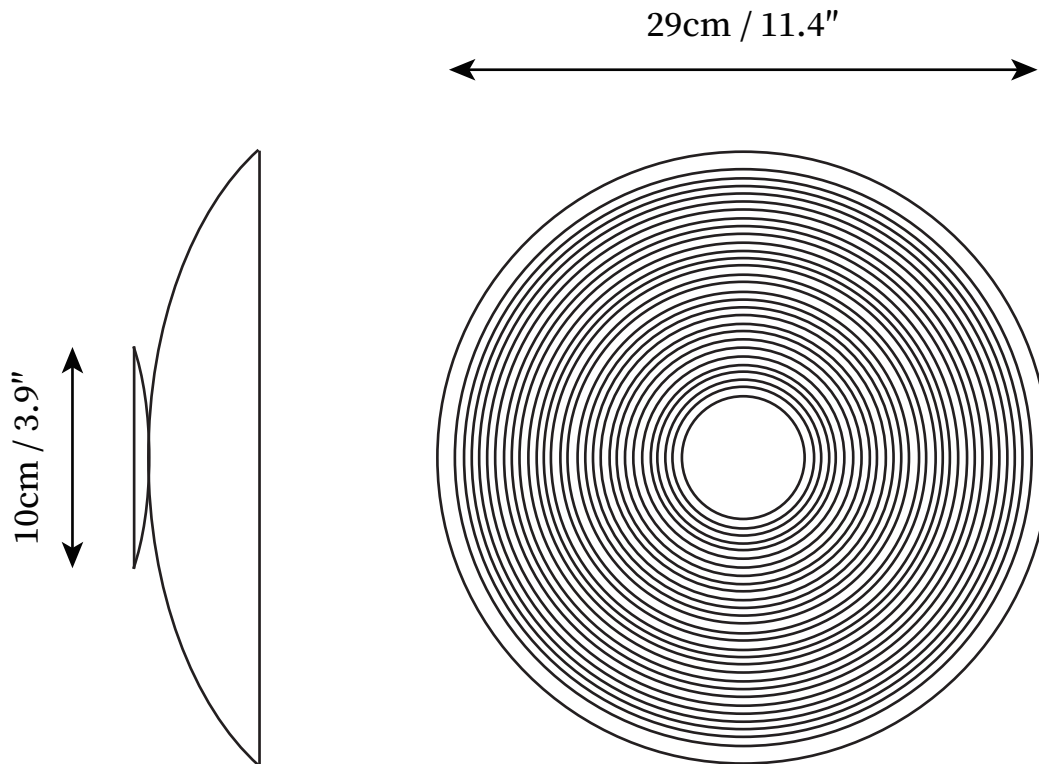

SPECIFICATION SHEET

SPECIFICATION DETAILS

*For custom options, consult factory for details

Fixture Dimensions	D 11.4"
Light source	G9
Wattage	3W
Voltage	AC 110-240V
Color Temperature	Based on the purchase of light bulbs
CRI(Ra)	80CRI
Mounting	Wall
Driver Required	No
Optional Color Temps	Buy bulbs as needed
LED Rated Life	Based on bulb life (we do not supply bulbs)
Dimming	Dimming is not supported
Finishes	Wood color, Walnut color
Shade Details	White
Material	Metal, Glass, Brass
Wire Length	No
Wire Type	No

SPECIFICATION SHEET

SPECIFICATION DETAILS

*For custom options, consult factory for details

Fixture Dimensions	D 15.3"
Light source	G9
Wattage	3W
Voltage	AC 110-240V
Color Temperature	Based on the purchase of light bulbs
CRI(Ra)	80CRI
Mounting	Wall
Driver Required	No
Optional Color Temps	Buy bulbs as needed
LED Rated Life	Based on bulb life (we do not supply bulbs)
Dimming	Dimming is not supported
Finishes	Wood color, Walnut color
Shade Details	White
Material	Metal, Glass, Brass
Wire Length	No
Wire Type	No