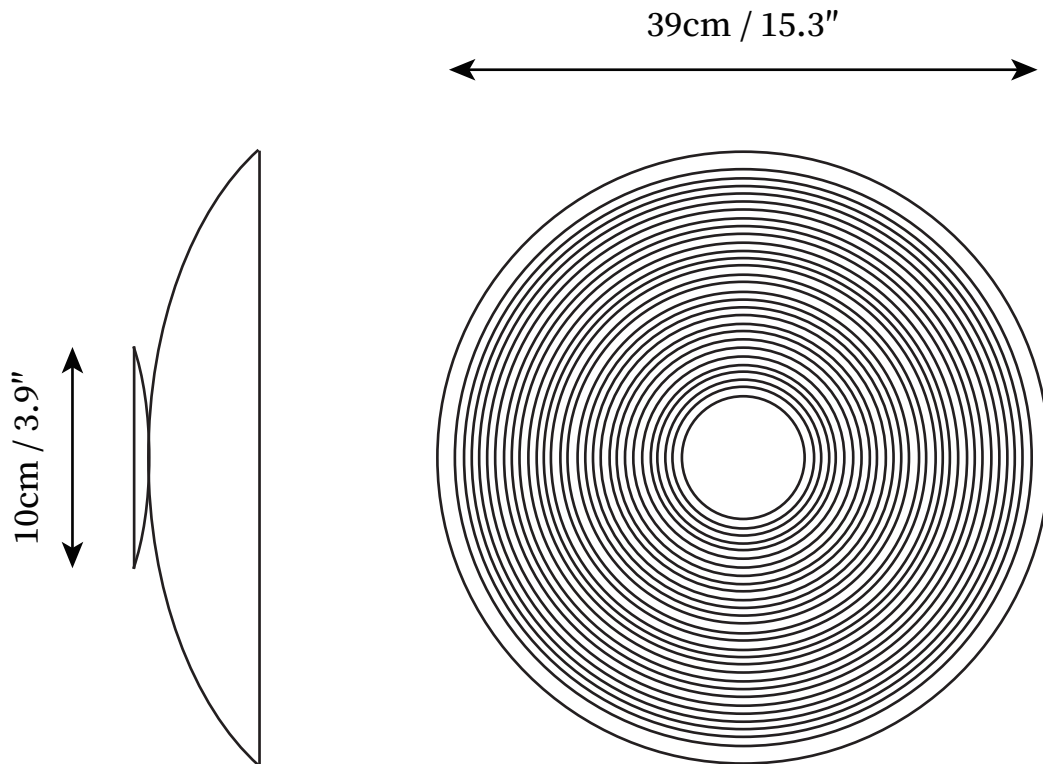

SPECIFICATION SHEET

SPECIFICATION DETAILS

*For custom options, consult factory for details

Fixture Dimensions	D 11.4"
Light source	G9
Wattage	3W
Voltage	AC 110-240V
Color Temperature	Based on the purchase of light bulbs
CRI(Ra)	80CRI
Mounting	Wall
Driver Required	No
Optional Color Temps	Buy bulbs as needed
LED Rated Life	Based on bulb life (we do not supply bulbs)
Dimming	Dimming is not supported
Finishes	Wood color, Walnut color
Shade Details	White
Material	Metal, Glass, Brass
Wire Length	No
Wire Type	No

SPECIFICATION SHEET

SPECIFICATION DETAILS

*For custom options, consult factory for details

Fixture Dimensions	D 15.3"
Light source	G9
Wattage	3W
Voltage	AC 110-240V
Color Temperature	Based on the purchase of light bulbs
CRI(Ra)	80CRI
Mounting	Wall
Driver Required	No
Optional Color Temps	Buy bulbs as needed
LED Rated Life	Based on bulb life (we do not supply bulbs)
Dimming	Dimming is not supported
Finishes	Wood color, Walnut color
Shade Details	White
Material	Metal, Glass, Brass
Wire Length	No
Wire Type	No