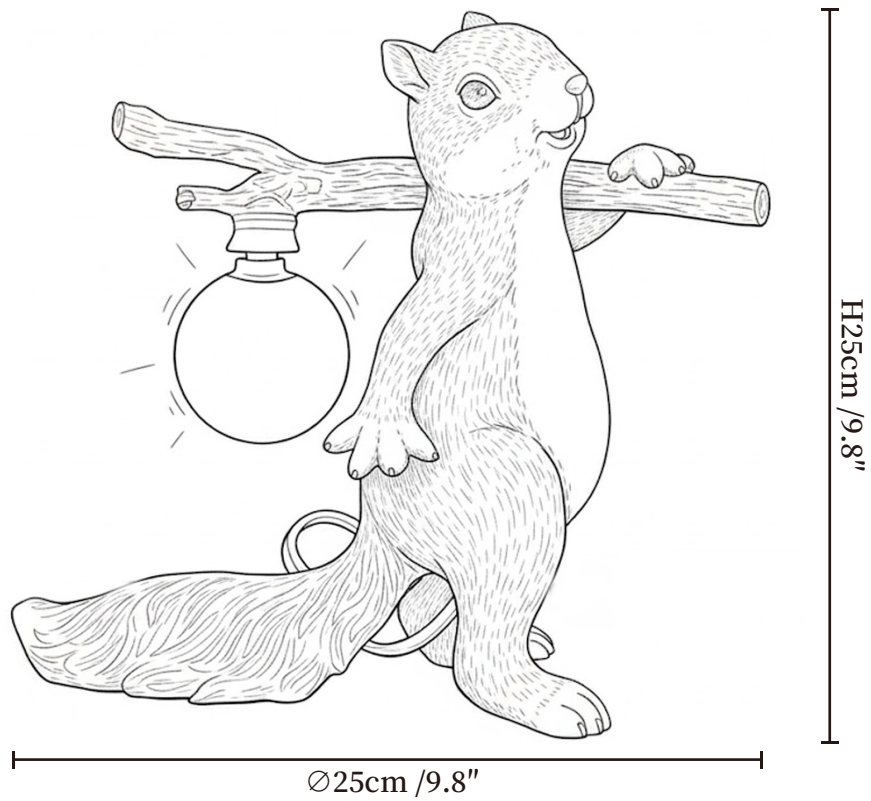

SPECIFICATION SHEET

SPECIFICATION DETAILS

*For custom options, consult factory for details

Fixture Dimensions	D 9.8" x H 9.8"
Light source	G9 (bulb not included)
Wattage	MAX 5W incandescent bulb or LED equivalent.
Voltage	AC 110-240V
Dimming	Compatible with dimmable bulbs (bulb not included)
Control method	In line ON / OFF switch.
Finishes	Yellow
Shade Details	White
Material	Resin, Glass
Cord Length	Supplied with switched plug cord, length ~59" (150cm).