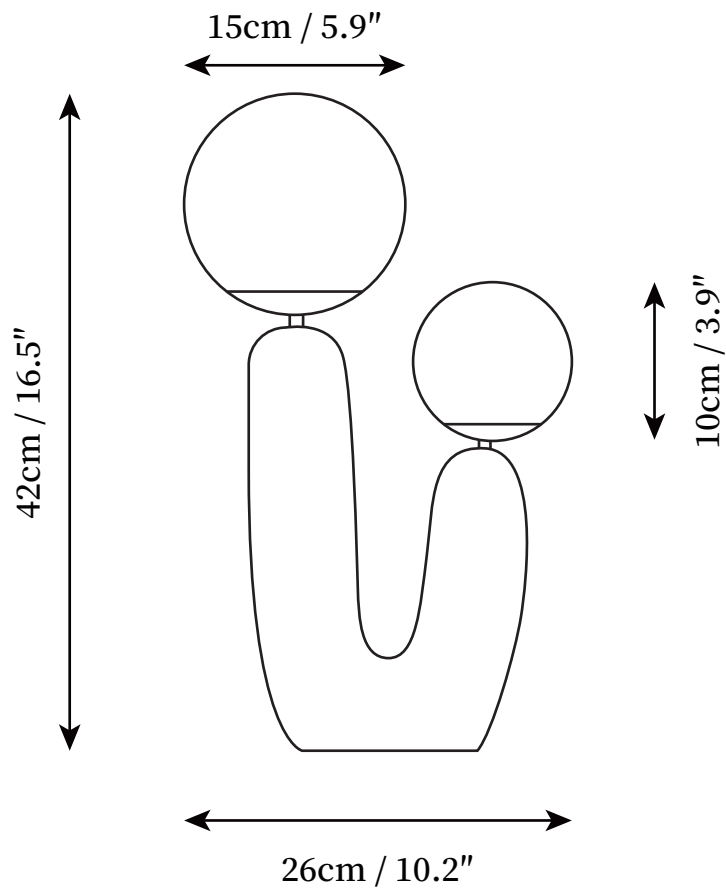

## SPECIFICATION DETAILS

\*For custom options, consult factory for details

<b>Fixture Dimensions</b>	D 10.2" x H 16.5"
<b>Light source</b>	G9
<b>Wattage</b>	3W (Single light)
<b>Voltage</b>	AC 110-240V
<b>Color Temperature</b>	Based on the purchase of light bulbs
<b>CRI(Ra)</b>	80CRI
<b>Mounting</b>	Table
<b>Driver Required</b>	NO
<b>Optional Color Temps</b>	Buy bulbs as needed
<b>LED Rated Life</b>	Based on bulb life (we do not supply bulbs)
<b>Dimming</b>	Dimming is not supported
<b>Finishes</b>	Green, Pink, Terra cotta, White
<b>Glass Details</b>	White
<b>Material</b>	Resin, Metal, Iron, Glass
<b>Wire Length</b>	59"
<b>Wire Type</b>	Wires with switch plugs