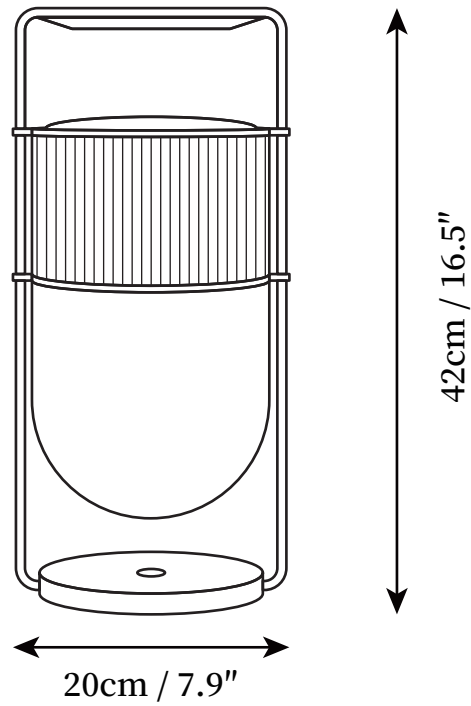

SPECIFICATION SHEET

SPECIFICATION DETAILS

*For custom options, consult factory for details

Fixture Dimensions	D 7.9" x H 16.5"
Light source	G9
Wattage	3W
Voltage	AC 110-240V
Color Temperature	Based on the purchase of light bulbs
CRI(Ra)	80CRI
Mounting	Table
Driver Required	NO
Optional Color Temps	Buy bulbs as needed
LED Rated Life	Based on bulb life (we do not supply bulbs)
Dimming	Dimming is not supported
Finishes	Golden & Black
Glass Details	White & Transparent, White & Dark green
Material	Metal, Glass
Wire Length	59"
Wire Type	Wires with switch plugs