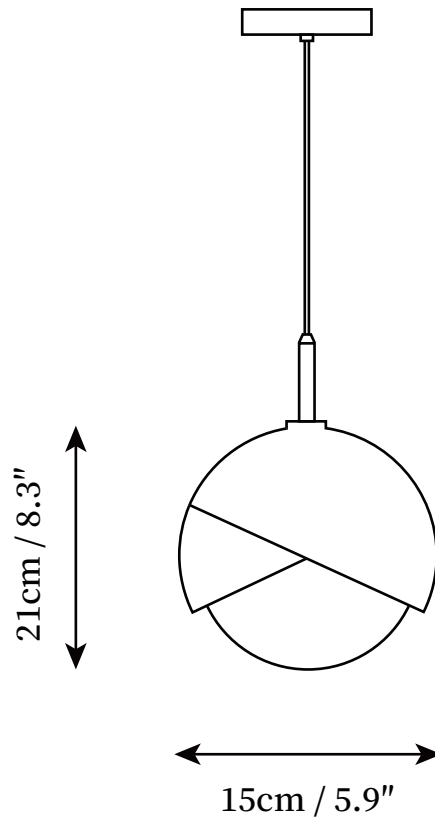

SPECIFICATION SHEET

SPECIFICATION DETAILS

*For custom options, consult factory for details

Fixture Dimensions	D 5.9" x H 8.3"
Light source	G9
Wattage	3W
Voltage	AC 110-240V
Color Temperature	Based on the purchase of light bulbs
CRI(Ra)	80CRI
Mounting	Ceiling
Driver Required	NO
Optional Color Temps	Buy bulbs as needed
LED Rated Life	Based on bulb life (we do not supply bulbs)
Dimming	Dimming is not supported
Finishes	Blue
Glass Details	White
Material	Matel, Glass
Wire Length	59"
Wire Type	Black Coaxial Wire