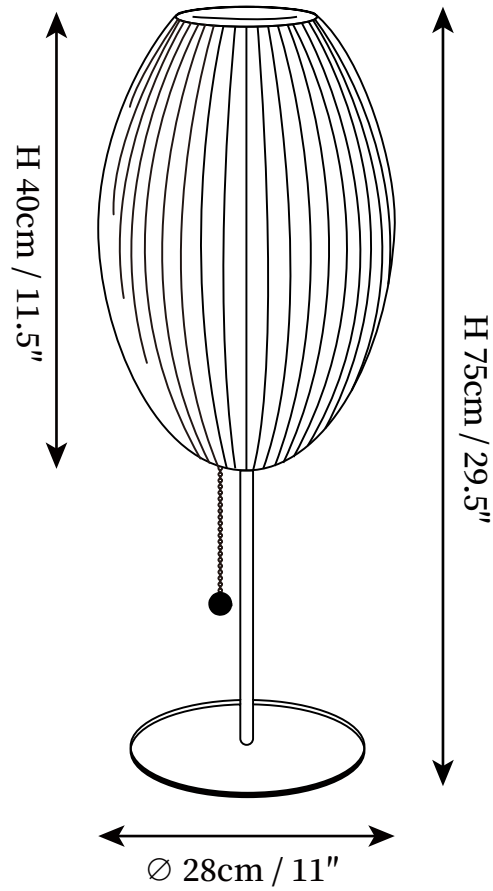

## SPECIFICATION DETAILS

\*For custom options, consult factory for details

---

|                           |   |
|---------------------------|---|
| <b>Fixture Dimensions</b> | D 11" x H 29.5"   |
| <b>Light source</b>       | E26 or E27 (bulb not included)                            |
| <b>Wattage</b>            | MAX 40W incandescent bulb or LED equivalent.              |
| <b>Voltage</b>            | AC 110-240V   |
| <b>Dimming</b>            | Compatible with dimmable bulbs (bulb not included)        |
| <b>Control method</b>     | In line ON / OFF switch.                                  |
| <b>Finishes</b>           | Chrome.   |
| <b>Shade Details</b>      | White.  |
| <b>Material</b>           | Polymer, steel wire.                                      |
| <b>Cord Length</b>        | Supplied with switched plug cord, length ~59"<br>(150cm). |

## SPECIFICATION DETAILS

\*For custom options, consult factory for details

|                           |   |
|---------------------------|---|
| <b>Fixture Dimensions</b> | D 11.8" x H 24.8"   |
| <b>Light source</b>       | E26 or E27 (bulb not included)                            |
| <b>Wattage</b>            | MAX 40W incandescent bulb or LED equivalent.              |
| <b>Voltage</b>            | AC 110-240V   |
| <b>Dimming</b>            | Compatible with dimmable bulbs (bulb not included)        |
| <b>Control method</b>     | In line ON / OFF switch.                                  |
| <b>Finishes</b>           | Chrome.   |
| <b>Shade Details</b>      | White.  |
| <b>Material</b>           | Polymer, steel wire.                                      |
| <b>Cord Length</b>        | Supplied with switched plug cord, length ~59"<br>(150cm). |