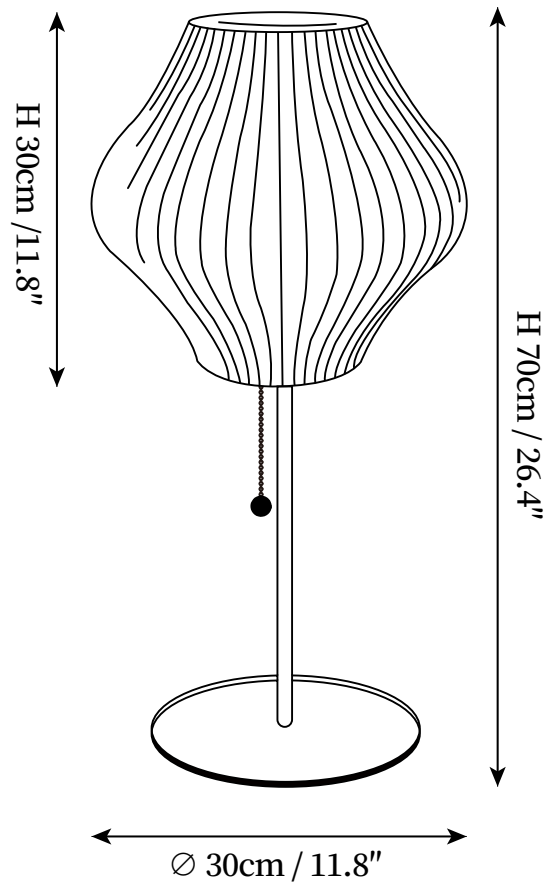

SPECIFICATION SHEET

SPECIFICATION DETAILS

*For custom options, consult factory for details

Fixture Dimensions	D 11.8" x H 26.4"
Light source	E26 or E27 (bulb not included)
Wattage	MAX 40W incandescent bulb or LED equivalent.
Voltage	AC 110-240V
Dimming	Compatible with dimmable bulbs (bulb not included)
Control method	In line ON / OFF switch.
Finishes	Chrome.
Shade Details	White.
Material	Polymer, steel wire.
Cord Length	Supplied with switched plug cord, length ~59" (150cm).