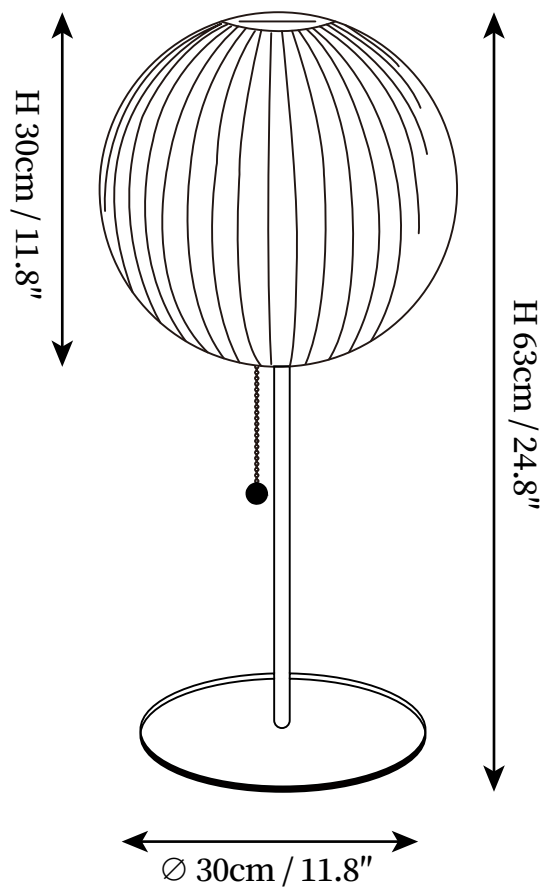

## SPECIFICATION DETAILS

\*For custom options, consult factory for details

---

|                           |   |
|---------------------------|---|
| <b>Fixture Dimensions</b> | D 11" x H 29.5"   |
| <b>Light source</b>       | E26 or E27 (bulb not included)                            |
| <b>Wattage</b>            | MAX 40W incandescent bulb or LED equivalent.              |
| <b>Voltage</b>            | AC 110-240V   |
| <b>Dimming</b>            | Compatible with dimmable bulbs (bulb not included)        |
| <b>Control method</b>     | In line ON / OFF switch.                                  |
| <b>Finishes</b>           | Chrome.   |
| <b>Shade Details</b>      | White.  |
| <b>Material</b>           | Polymer, steel wire.                                      |
| <b>Cord Length</b>        | Supplied with switched plug cord, length ~59"<br>(150cm). |

## SPECIFICATION DETAILS

\*For custom options, consult factory for details

|                           |   |
|---------------------------|---|
| <b>Fixture Dimensions</b> | D 11.8" x H 24.8"   |
| <b>Light source</b>       | E26 or E27 (bulb not included)                            |
| <b>Wattage</b>            | MAX 40W incandescent bulb or LED equivalent.              |
| <b>Voltage</b>            | AC 110-240V   |
| <b>Dimming</b>            | Compatible with dimmable bulbs (bulb not included)        |
| <b>Control method</b>     | In line ON / OFF switch.                                  |
| <b>Finishes</b>           | Chrome.   |
| <b>Shade Details</b>      | White.  |
| <b>Material</b>           | Polymer, steel wire.                                      |
| <b>Cord Length</b>        | Supplied with switched plug cord, length ~59"<br>(150cm). |