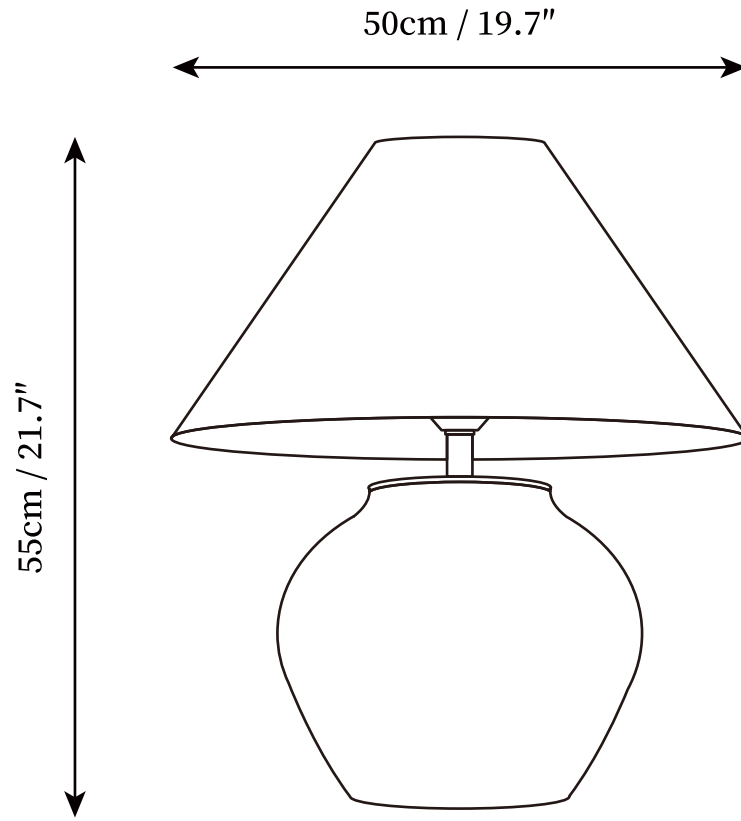

SPECIFICATION SHEET

SPECIFICATION DETAILS

*For custom options, consult factory for details

Fixture Dimensions	D 19.7" x H 21.7"
Light source	G9. (bulb not included)
Wattage	~ 5W incandescent bulb or LED equivalent.
Voltage	AC 110-240V
Dimming	Compatible with dimmable bulbs (bulb not included)
Control method	In line ON / OFF switch.
Finishes	Beige
Shade Details	White
Material	Ceramic, Fabric.
Cord Length	Supplied with switched plug cord, length ~59" (150cm).
