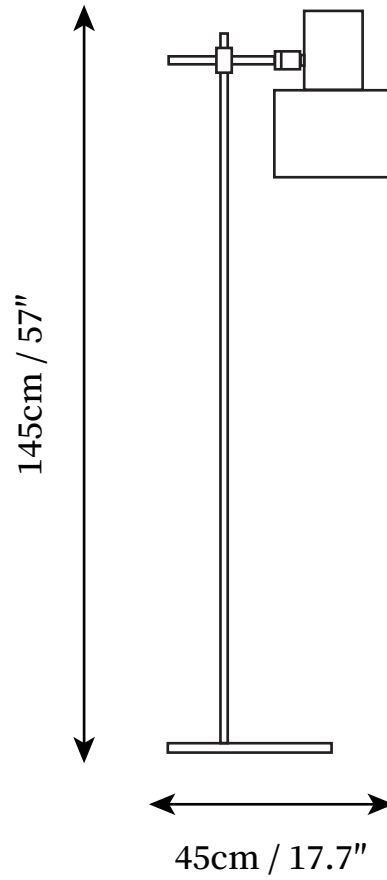

SPECIFICATION SHEET

SPECIFICATION DETAILS

*For custom options, consult factory for details

Fixture Dimensions	D 17.7" x H 57"
Light source	E27
Wattage	Max 40W
Voltage	AC 110-240V
Color Temperature	Based on the purchase of light bulbs
CRI(Ra)	80CRI
Mounting	Floor
Driver Required	NO
Optional Color Temps	Buy bulbs as needed
LED Rated Life	Based on bulb life (we do not supply bulbs)
Dimming	Dimming is not supported
Finishes	Black, Gold
Shade Details	Black, Gold
Material	Metal
Wire Length	78.7"
Wire Type	Wire with switch plug