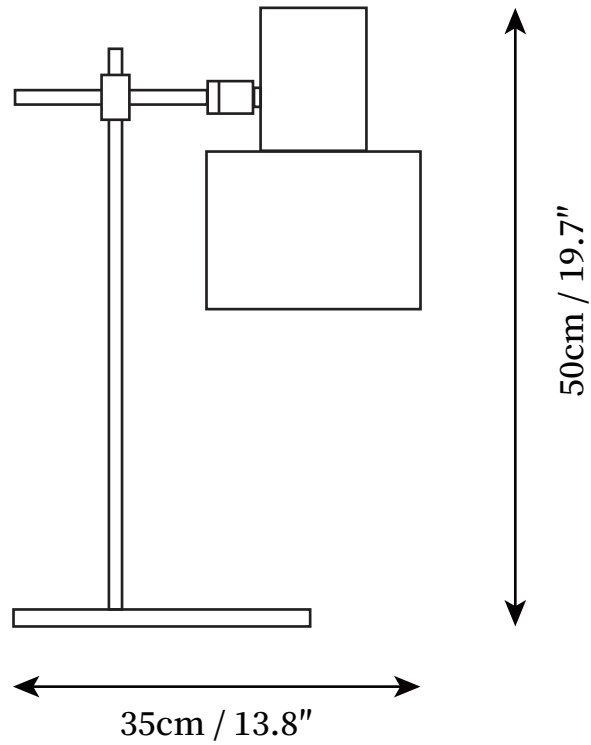

## SPECIFICATION DETAILS

\*For custom options, consult factory for details

<b>Fixture Dimensions</b>	D 13.8" x H 19.7"
<b>Light source</b>	E27
<b>Wattage</b>	40W
<b>Voltage</b>	AC 110-240V
<b>Color Temperature</b>	Based on the purchase of light bulbs
<b>CRI(Ra)</b>	80CRI
<b>Mounting</b>	Table
<b>Driver Required</b>	NO
<b>Optional Color Temps</b>	Buy bulbs as needed
<b>LED Rated Life</b>	Based on bulb life (we do not supply bulbs)
<b>Dimming</b>	Dimming is not supported
<b>Finishes</b>	Black, Gold & Black
<b>Shade Details</b>	Gold
<b>Material</b>	Metal
<b>Wire Length</b>	59"
<b>Wire Type</b>	Wires with switch plugs