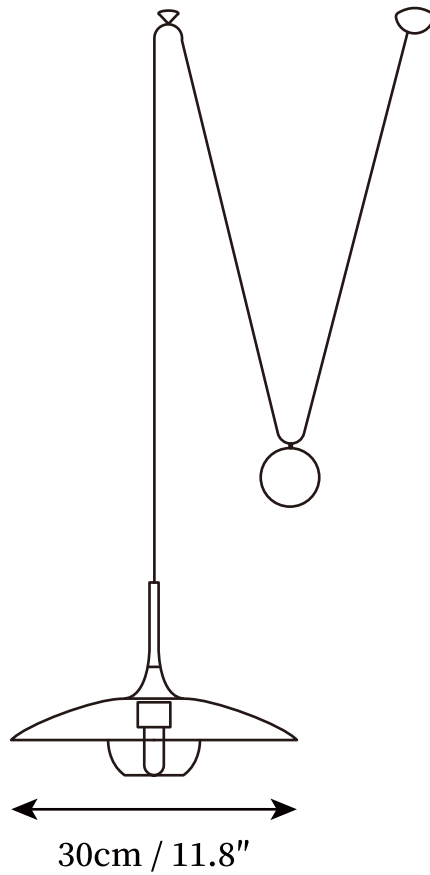

## SPECIFICATION DETAILS

\*For custom options, consult factory for details

<b>Fixture Dimensions</b>	D 11.8"
<b>Light source</b>	E26 or E27. (bulb not included)
<b>Wattage</b>	MAX 40W incandescent bulb or LED equivalent.
<b>Voltage</b>	AC 110-240V
<b>Mounting</b>	Hardwired.
<b>Dimming</b>	Compatible with dimmable bulbs (bulb not included)
<b>Control method</b>	Compatible with common wall switches (not included)
<b>Finishes</b>	Chrome, Gold.
<b>Shade Details</b>	Chrome, Gold.
<b>Material</b>	Metal.
<b>Wire Length</b>	The standard length of the cord is 59" (150 cm), the length is adjustable.

## SPECIFICATION DETAILS

\*For custom options, consult factory for details

---

<b>Fixture Dimensions</b>	D 19.7"
<b>Light source</b>	E26 or E27. (bulb not included)
<b>Wattage</b>	MAX 40W incandescent bulb or LED equivalent.
<b>Voltage</b>	AC 110-240V
<b>Mounting</b>	Hardwired.
<b>Dimming</b>	Compatible with dimmable bulbs (bulb not included)
<b>Control method</b>	Compatible with common wall switches(not included)
<b>Finishes</b>	Chrome, Gold.
<b>Shade Details</b>	Chrome, Gold.
<b>Material</b>	Metal.
<b>Wire Length</b>	The standard length of the cord is 59" (150 cm), the length is adjustable.

## SPECIFICATION DETAILS

\*For custom options, consult factory for details

---

<b>Fixture Dimensions</b>	D 11.8"
<b>Light source</b>	E26 or E27. (bulb not included)
<b>Wattage</b>	MAX 40W incandescent bulb or LED equivalent.
<b>Voltage</b>	AC 110-240V
<b>Mounting</b>	Hardwired.
<b>Dimming</b>	Compatible with dimmable bulbs (bulb not included)
<b>Control method</b>	Compatible with common wall switches(not included)
<b>Finishes</b>	Chrome, Gold.
<b>Shade Details</b>	Chrome, Gold.
<b>Material</b>	Metal.
<b>Wire Length</b>	The standard length of the cord is 59" (150 cm), the length is adjustable.