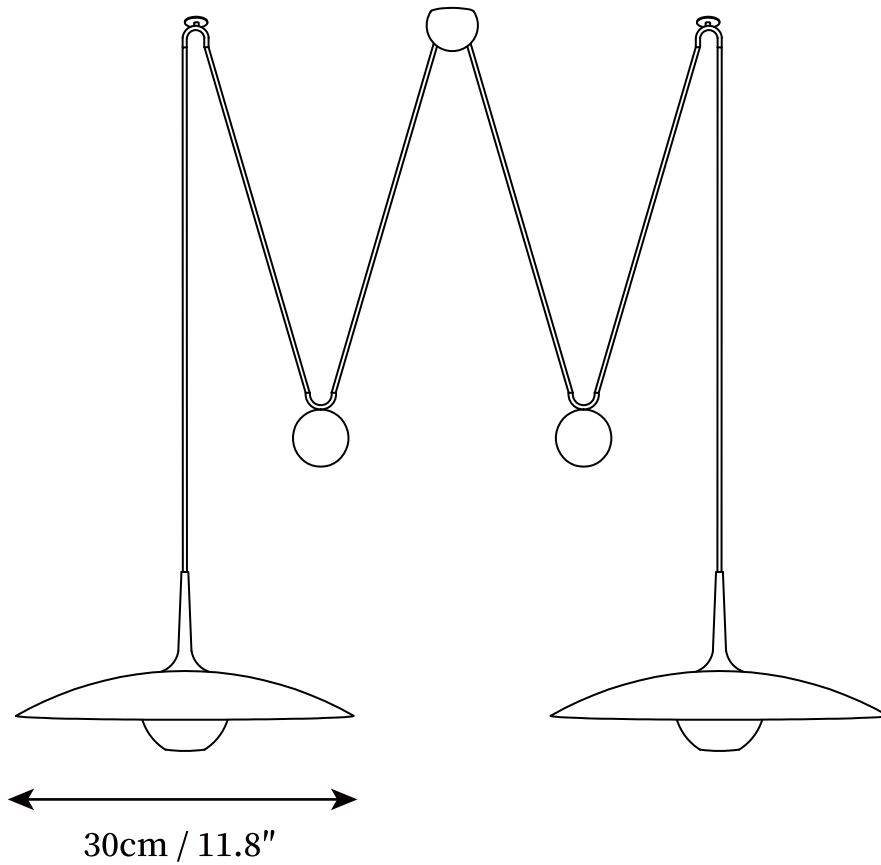

## SPECIFICATION DETAILS

\*For custom options, consult factory for details

<b>Fixture Dimensions</b>	D 11.8"
<b>Light source</b>	E26 or E27. (bulb not included)
<b>Wattage</b>	MAX 40W incandescent bulb or LED equivalent.
<b>Voltage</b>	AC 110-240V
<b>Mounting</b>	Hardwired.
<b>Dimming</b>	Compatible with dimmable bulbs (bulb not included)
<b>Control method</b>	Compatible with common wall switches (not included)
<b>Finishes</b>	Chrome, Gold.
<b>Shade Details</b>	Chrome, Gold.
<b>Material</b>	Metal.
<b>Wire Length</b>	The standard length of the cord is 59" (150 cm), the length is adjustable.

## SPECIFICATION DETAILS

\*For custom options, consult factory for details

---

<b>Fixture Dimensions</b>	D 19.7"
<b>Light source</b>	E26 or E27. (bulb not included)
<b>Wattage</b>	MAX 40W incandescent bulb or LED equivalent.
<b>Voltage</b>	AC 110-240V
<b>Mounting</b>	Hardwired.
<b>Dimming</b>	Compatible with dimmable bulbs (bulb not included)
<b>Control method</b>	Compatible with common wall switches(not included)
<b>Finishes</b>	Chrome, Gold.
<b>Shade Details</b>	Chrome, Gold.
<b>Material</b>	Metal.
<b>Wire Length</b>	The standard length of the cord is 59" (150 cm), the length is adjustable.

## SPECIFICATION DETAILS

\*For custom options, consult factory for details

---

<b>Fixture Dimensions</b>	D 11.8"
<b>Light source</b>	E26 or E27. (bulb not included)
<b>Wattage</b>	MAX 40W incandescent bulb or LED equivalent.
<b>Voltage</b>	AC 110-240V
<b>Mounting</b>	Hardwired.
<b>Dimming</b>	Compatible with dimmable bulbs (bulb not included)
<b>Control method</b>	Compatible with common wall switches(not included)
<b>Finishes</b>	Chrome, Gold.
<b>Shade Details</b>	Chrome, Gold.
<b>Material</b>	Metal.
<b>Wire Length</b>	The standard length of the cord is 59" (150 cm), the length is adjustable.