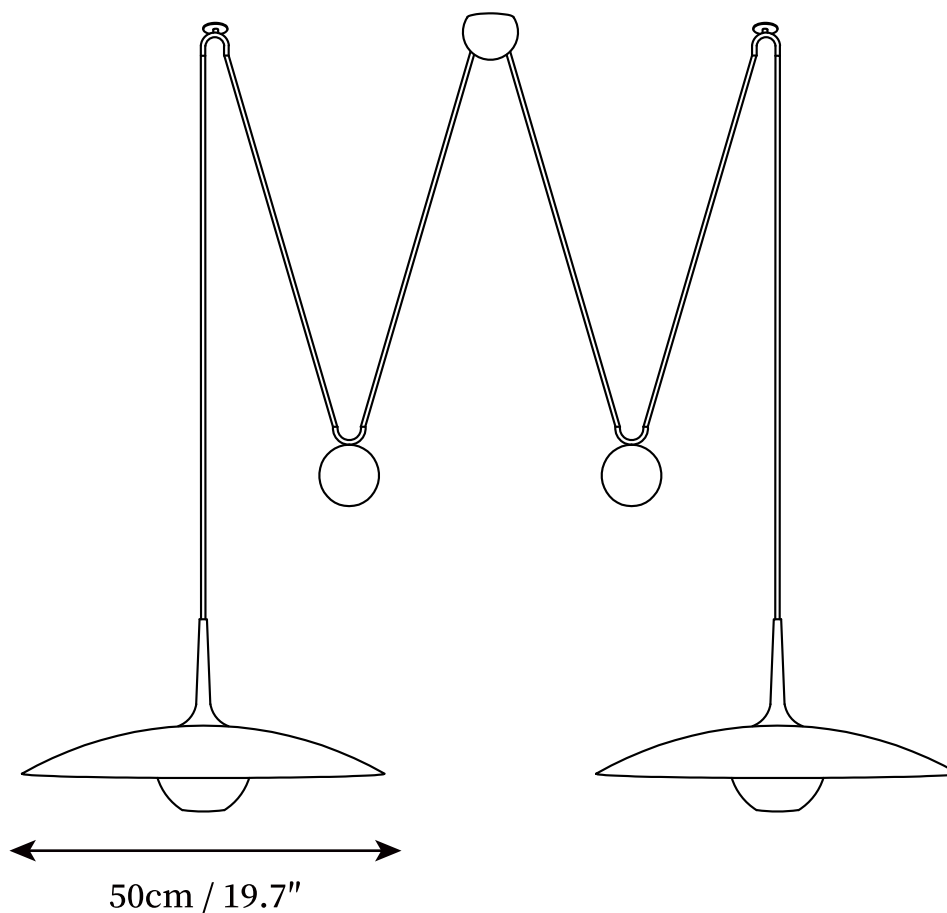

SPECIFICATION SHEET

SPECIFICATION DETAILS

*For custom options, consult factory for details

Fixture Dimensions	D 19.7"
Light source	E26 or E27. (bulb not included)
Wattage	MAX 40W incandescent bulb or LED equivalent.
Voltage	AC 110-240V
Mounting	Hardwired.
Dimming	Compatible with dimmable bulbs (bulb not included)
Control method	Compatible with common wall switches (not included)
Finishes	Chrome, Gold.
Shade Details	Chrome, Gold.
Material	Metal.
Wire Length	The standard length of the cord is 59" (150 cm), the length is adjustable.