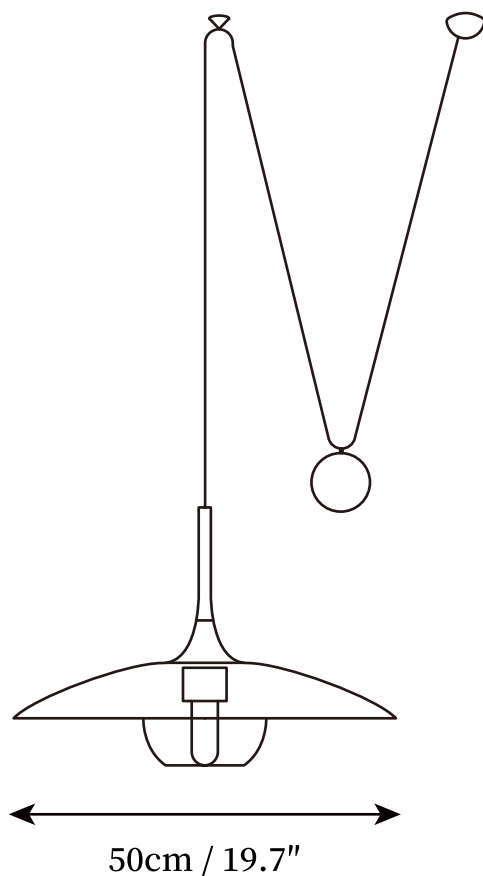

## SPECIFICATION DETAILS

\*For custom options, consult factory for details

<b>Fixture Dimensions</b>	D 11.8"
<b>Light source</b>	E26 or E27. (bulb not included)
<b>Wattage</b>	MAX 40W incandescent bulb or LED equivalent.
<b>Voltage</b>	AC 110-240V
<b>Mounting</b>	Hardwired.
<b>Dimming</b>	Compatible with dimmable bulbs (bulb not included)
<b>Control method</b>	Compatible with common wall switches (not included)
<b>Finishes</b>	Chrome, Gold.
<b>Shade Details</b>	Chrome, Gold.
<b>Material</b>	Metal.
<b>Wire Length</b>	The standard length of the cord is 59" (150 cm), the length is adjustable.

## SPECIFICATION DETAILS

\*For custom options, consult factory for details

---

<b>Fixture Dimensions</b>	D 19.7"
<b>Light source</b>	E26 or E27. (bulb not included)
<b>Wattage</b>	MAX 40W incandescent bulb or LED equivalent.
<b>Voltage</b>	AC 110-240V
<b>Mounting</b>	Hardwired.
<b>Dimming</b>	Compatible with dimmable bulbs (bulb not included)
<b>Control method</b>	Compatible with common wall switches(not included)
<b>Finishes</b>	Chrome, Gold.
<b>Shade Details</b>	Chrome, Gold.
<b>Material</b>	Metal.
<b>Wire Length</b>	The standard length of the cord is 59" (150 cm), the length is adjustable.

## SPECIFICATION DETAILS

\*For custom options, consult factory for details

---

<b>Fixture Dimensions</b>	D 11.8"
<b>Light source</b>	E26 or E27. (bulb not included)
<b>Wattage</b>	MAX 40W incandescent bulb or LED equivalent.
<b>Voltage</b>	AC 110-240V
<b>Mounting</b>	Hardwired.
<b>Dimming</b>	Compatible with dimmable bulbs (bulb not included)
<b>Control method</b>	Compatible with common wall switches(not included)
<b>Finishes</b>	Chrome, Gold.
<b>Shade Details</b>	Chrome, Gold.
<b>Material</b>	Metal.
<b>Wire Length</b>	The standard length of the cord is 59" (150 cm), the length is adjustable.