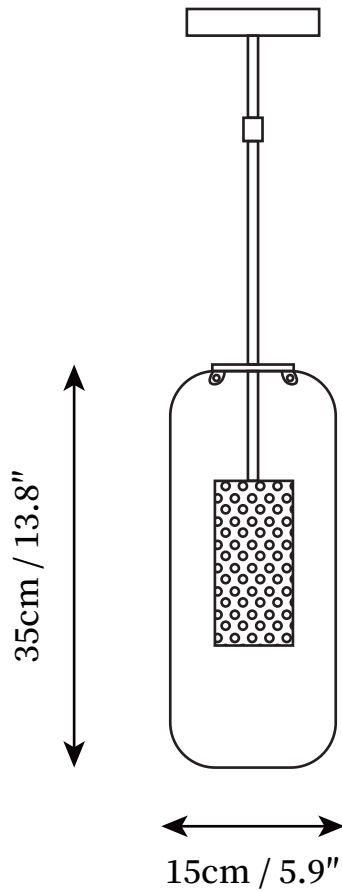

SPECIFICATION SHEET

SPECIFICATION DETAILS

*For custom options, consult factory for details

Fixture Dimensions	D 5.9" x H 13.8"
Light source	E14
Wattage	15W
Voltage	AC 110-240V
Color Temperature	Based on the purchase of light bulbs
CRI(Ra)	80CRI
Mounting	Ceiling
Driver Required	NO
Optional Color Temps	Buy bulbs as needed
LED Rated Life	Based on bulb life (we do not supply bulbs)
Dimming	Dimming is not supported
Finishes	Black, Gold
Glass Details	Clear
Material	Metal, Glass, Brass
Rod Length	Suspension rod length 39.4"
Rod Type	Black, Gold Coaxial Wire