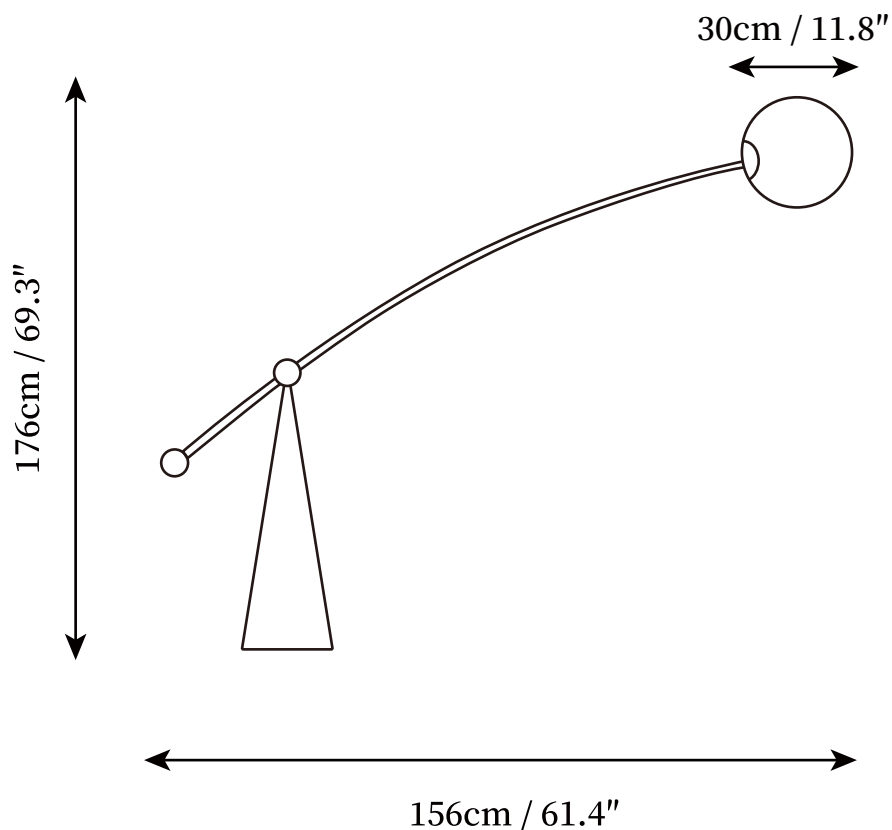

SPECIFICATION SHEET

SPECIFICATION DETAILS

*For custom options, consult factory for details

Fixture Dimensions	L 61.4" x H 69.3"
Light source	E26 or E27 (bulb not included)
Wattage	MAX 40W incandescent bulb or LED equivalent.
Voltage	AC 110-240V
Dimming	Compatible with dimmable bulbs (bulb not included)
Control method	In line ON / OFF switch.
Finishes	Black
Shade Details	White
Material	Metal, Glass
Cord Length	Supplied with switched plug cord, length ~59" (150cm).