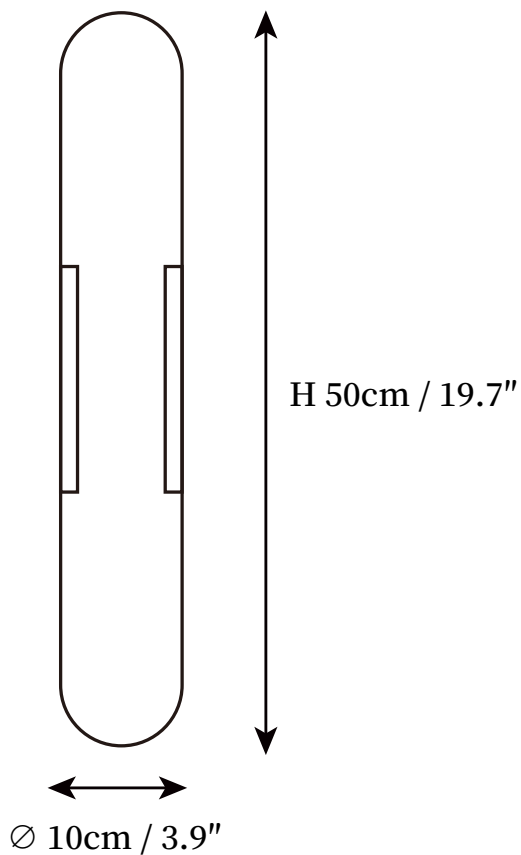

SPECIFICATION SHEET

SPECIFICATION DETAILS

*For custom options, consult factory for details

Fixture Dimensions	Ø 3.9" x H 13.8"
Light source	G4 (bulb not included)
Wattage	~ 3W incandescent bulb or LED equivalent.
Voltage	AC 110-240V
Mounting	Hardwired.
Dimming	Compatible with dimmable bulbs (bulb not included)
Control method	Compatible with common wall switches (not included)
Finishes	Black, Brass, Copper.
Shade Details	White alabaster.
Material	Metal, Alabaster, Brass.

SPECIFICATION SHEET

SPECIFICATION DETAILS

*For custom options, consult factory for details

Fixture Dimensions	Ø 3.9" x H 19.7"
Light source	G4 (bulb not included)
Wattage	~ 3W incandescent bulb or LED equivalent.
Voltage	AC 110-240V
Mounting	Hardwired.
Dimming	Compatible with dimmable bulbs (bulb not included)
Control method	Compatible with common wall switches(not included)
Finishes	Black, Brass, Copper.
Shade Details	White alabaster.
Material	Metal, Alabaster, Brass.