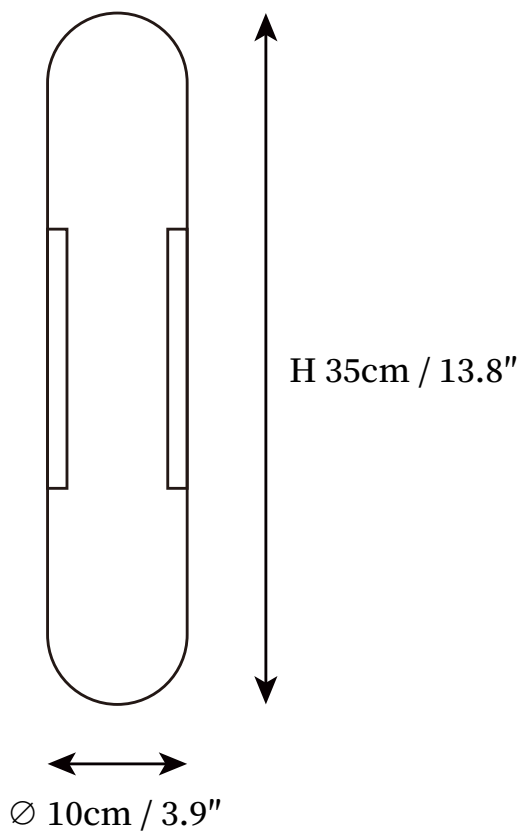

SPECIFICATION SHEET

SPECIFICATION DETAILS

*For custom options, consult factory for details

Fixture Dimensions	Ø 3.9" x H 13.8"
Light source	G4 (bulb not included)
Wattage	~ 3W incandescent bulb or LED equivalent.
Voltage	AC 110-240V
Mounting	Hardwired.
Dimming	Compatible with dimmable bulbs (bulb not included)
Control method	Compatible with common wall switches (not included)
Finishes	Black, Brass, Copper.
Shade Details	White alabaster.
Material	Metal, Alabaster, Brass.

SPECIFICATION SHEET

SPECIFICATION DETAILS

*For custom options, consult factory for details

Fixture Dimensions	Ø 3.9" x H 19.7"
Light source	G4 (bulb not included)
Wattage	~ 3W incandescent bulb or LED equivalent.
Voltage	AC 110-240V
Mounting	Hardwired.
Dimming	Compatible with dimmable bulbs (bulb not included)
Control method	Compatible with common wall switches(not included)
Finishes	Black, Brass, Copper.
Shade Details	White alabaster.
Material	Metal, Alabaster, Brass.