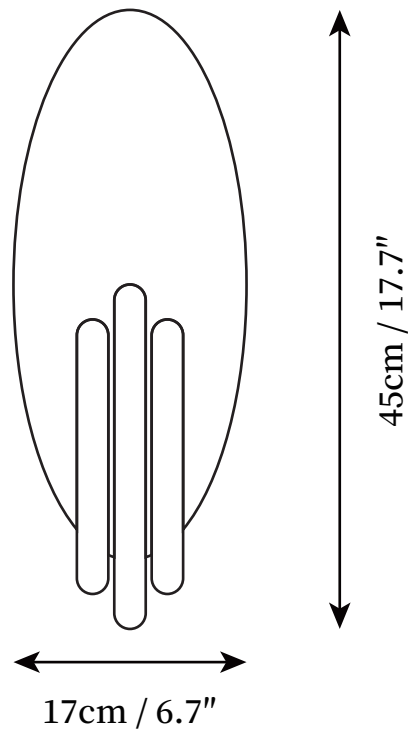

## SPECIFICATION DETAILS

\*For custom options, consult factory for details

<b>Fixture Dimensions</b>	D 6.7" x H 17.7"
<b>Light source</b>	E14
<b>Wattage</b>	15W
<b>Voltage</b>	AC 110-240V
<b>Color Temperature</b>	Based on the purchase of light bulbs
<b>CRI(Ra)</b>	80CRI
<b>Mounting</b>	Wall
<b>Driver Required</b>	NO
<b>Optional Color Temps</b>	Buy bulbs as needed
<b>LED Rated Life</b>	Based on bulb life (we do not supply bulbs)
<b>Dimming</b>	Dimming is not supported
<b>Finishes</b>	Black & Gold, Gold & Silver
<b>Shade Details</b>	Gold, Silver
<b>Material</b>	Metal, Iron, Aluminum
<b>Wire Length</b>	NO
<b>Wire Type</b>	NO