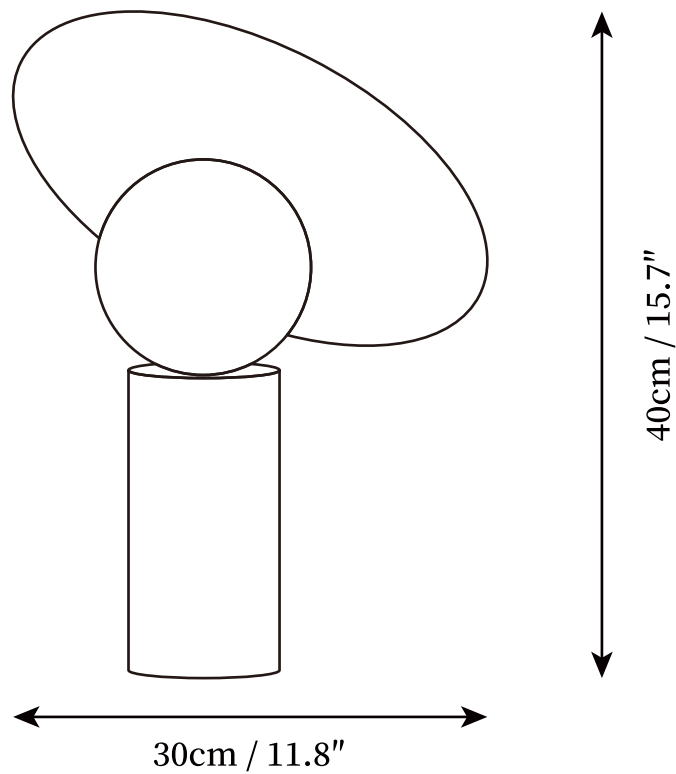

# SPECIFICATION SHEET

---

## SPECIFICATION DETAILS

\*For custom options, consult factory for details

<b>Fixture Dimensions</b>	D 11.8" x H 15.7"
<b>Light source</b>	G9 (bulb not included)
<b>Wattage</b>	5W
<b>Voltage</b>	AC 110-240V
<b>Dimming</b>	Compatible with dimmable bulbs (bulb not included)
<b>Control method</b>	In line ON / OFF switch.
<b>Finishes</b>	Gold & White Marble, Gold & Black Marble
<b>Shade Details</b>	White
<b>Material</b>	Metal, Marble, Glass
<b>Cord Length</b>	Supplied with switched plug cord, length ~59" (150cm).