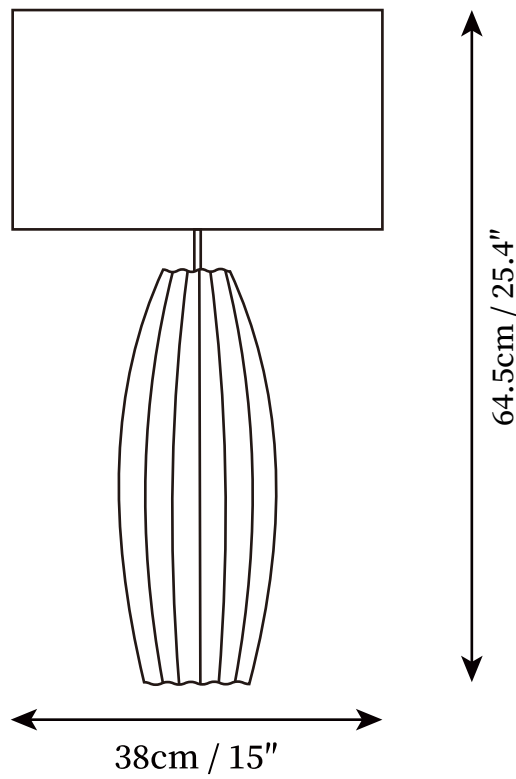

SPECIFICATION SHEET

SPECIFICATION DETAILS

*For custom options, consult factory for details

Fixture Dimensions	D 15" x H 25.4"
Light source	E26 or E27 (bulb not included)
Wattage	MAX 40W
Voltage	AC 110-240V
Dimming	Compatible with dimmable bulbs (bulb not included)
Control method	In line ON / OFF switch.
Finishes	White
Shade Details	Black, Grey
Material	Metal, Ceramics
Cord Length	Supplied with switched plug cord, length ~59" (150cm).