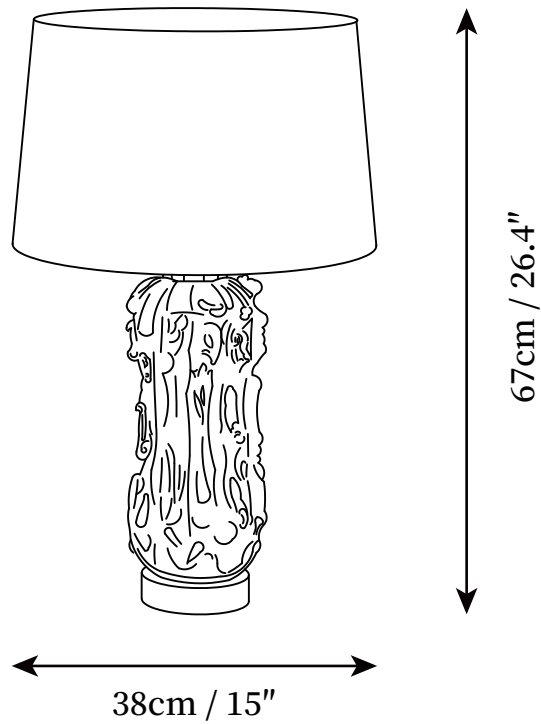

SPECIFICATION SHEET

SPECIFICATION DETAILS

*For custom options, consult factory for details

Fixture Dimensions	D 15" x H 26.4"
Light source	E27
Wattage	40W
Voltage	AC 110-240V
Color Temperature	Based on the purchase of light bulbs
CRI(Ra)	80CRI
Mounting	Table
Driver Required	NO
Optional Color Temps	Buy bulbs as needed
LED Rated Life	Based on bulb life (we do not supply bulbs)
Dimming	Dimming is not supported
Finishes	Grey
Glass Details	Green
Material	Metal, Glass
Wire Length	59"
Wire Type	Wires with switch plugs