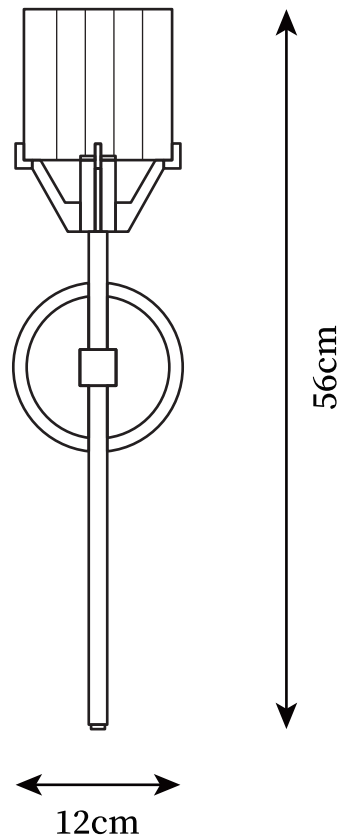

SPECIFICATION SHEET

SPECIFICATION DETAILS

*For custom options, consult factory for details

Fixture Dimensions	D 4.7" x H 22"
Light source	E14
Wattage	15W
Voltage	AC 110-240V
Color Temperature	Based on the purchase of light bulbs
CRI(Ra)	80CRI
Mounting	Wall
Driver Required	NO
Optional Color Temps	Buy bulbs as needed
LED Rated Life	Based on bulb life (we do not supply bulbs)
Dimming	Dimming is not supported
Finishes	Gold, Chrome
Glass Details	Clear
Material	Brass, Glass
Wire Length	NO
Wire Type	NO