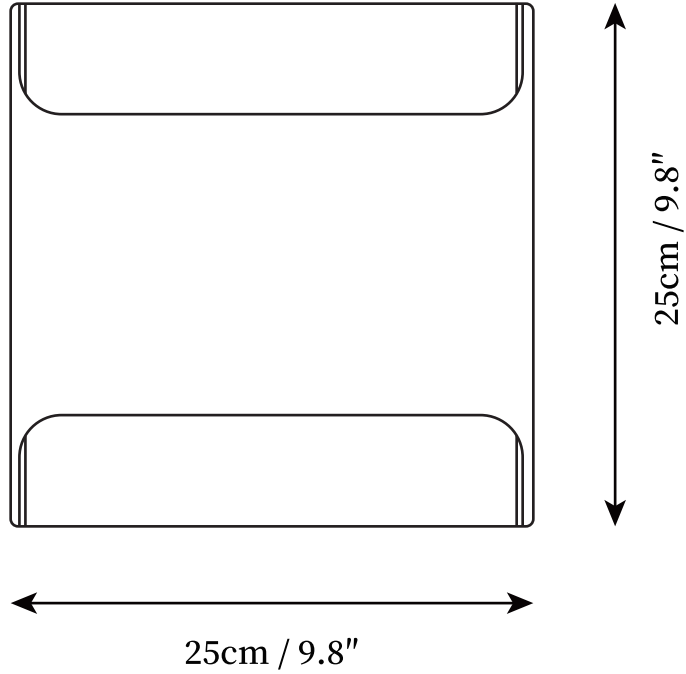

#### SPECIFICATION DETAILS

\*For custom options, consult factory for details

<b>Fixture Dimensions</b>	D 3.9" x H 11.8"
<b>Light source</b>	G9
<b>Wattage</b>	3W
<b>Voltage</b>	AC 110-240V
<b>Color Temperature</b>	Based on the purchase of light bulbs
<b>CRI(Ra)</b>	80CRI
<b>Mounting</b>	Wall
<b>Driver Required</b>	NO
<b>Optional Color Temps</b>	Buy bulbs as needed
<b>LED Rated Life</b>	Based on bulb life (we do not supply bulbs)
<b>Dimming</b>	Dimming is not supported
<b>Finishes</b>	Brass, Blacked, Aged brass
<b>Shade Details</b>	Brass, Blacked, Aged brass
<b>Material</b>	Brass

#### SPECIFICATION DETAILS

\*For custom options, consult factory for details

<b>Fixture Dimensions</b>	D 9.8" x H 9.8"
<b>Light source</b>	G9
<b>Wattage</b>	3W
<b>Voltage</b>	AC 110-240V
<b>Color Temperature</b>	Based on the purchase of light bulbs
<b>CRI(Ra)</b>	80CRI
<b>Mounting</b>	Wall
<b>Driver Required</b>	NO
<b>Optional Color Temps</b>	Buy bulbs as needed
<b>LED Rated Life</b>	Based on bulb life (we do not supply bulbs)
<b>Dimming</b>	Dimming is not supported
<b>Finishes</b>	Brass, Black, Aged brass
<b>Shade Details</b>	Brass, Black, Aged brass
<b>Material</b>	Brass