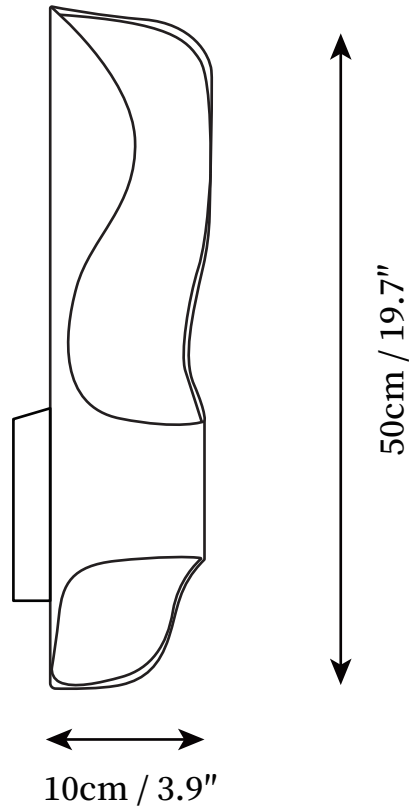

SPECIFICATION SHEET

SPECIFICATION DETAILS

*For custom options, consult factory for details

Fixture Dimensions	D 3.9" x H 19.7"
Light source	G9
Wattage	3W
Voltage	AC 110-240V
Color Temperature	Based on the purchase of light bulbs
CRI(Ra)	80CRI
Mounting	Wall
Driver Required	NO
Optional Color Temps	Buy bulbs as needed
LED Rated Life	Based on bulb life (we do not supply bulbs)
Dimming	Dimming is not supported
Finishes	Anthracite & Gold Leaf Finish
Shade Details	Black
Material	Metal, Iron
Wire Length	NO
Wire Type	NO