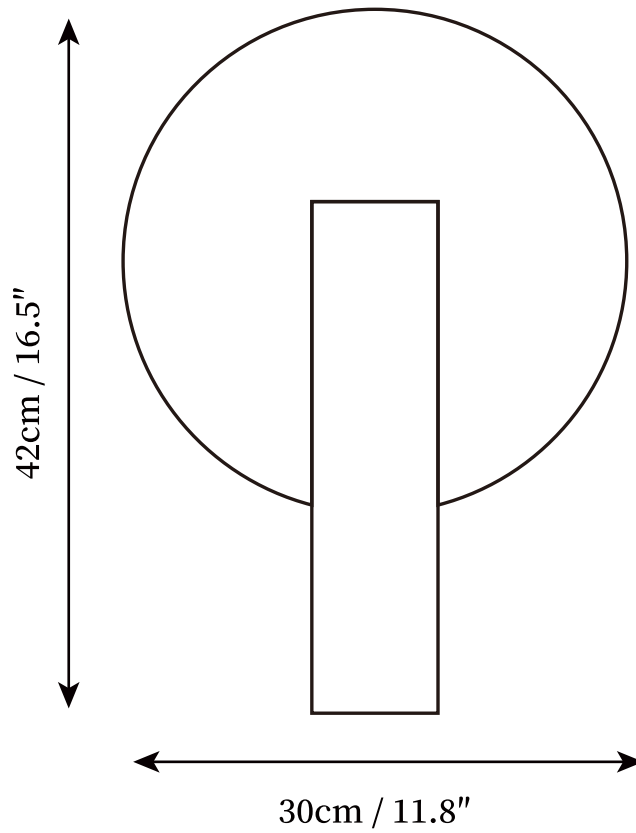

## SPECIFICATION DETAILS

\*For custom options, consult factory for details

---

<b>Fixture Dimensions</b>	D 11.8" x H 16.5"
<b>Light source</b>	G9. (bulb not included)
<b>Wattage</b>	~ 5W incandescent bulb or LED equivalent.
<b>Voltage</b>	AC 110-240V
<b>Dimming</b>	Compatible with dimmable bulbs (bulb not included)
<b>Control method</b>	In line ON / OFF switch.
<b>Finishes</b>	Black+Red, White+Blue
<b>Shade Details</b>	Black+Red, White+Blue
<b>Material</b>	Metal, Iron.
<b>Cord Length</b>	Supplied with switched plug cord, length ~59" (150cm).