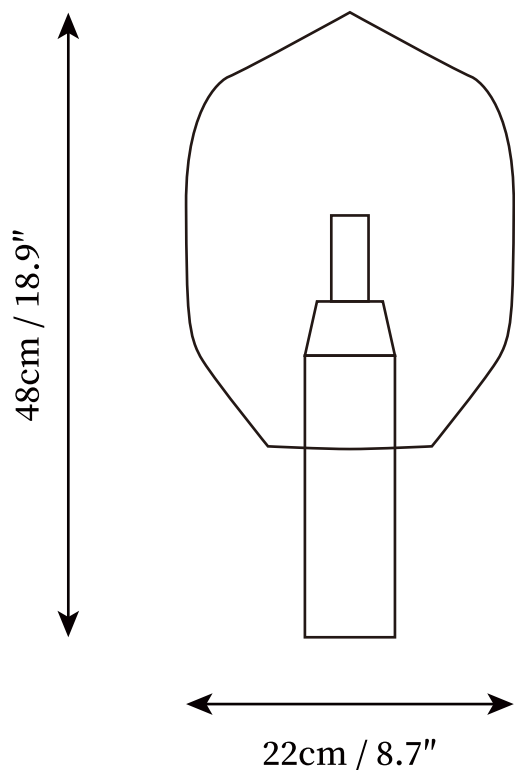

SPECIFICATION SHEET

SPECIFICATION DETAILS

*For custom options, consult factory for details

Fixture Dimensions	D 8.7" x H 18.9"
Light source	G9. (bulb not included)
Wattage	~ 5W incandescent bulb or LED equivalent.
Voltage	AC 110-240V
Dimming	Compatible with dimmable bulbs (bulb not included)
Control method	In line ON / OFF switch.
Finishes	White marble, Black marble.
Shade Details	Smoke Grey
Material	Marble, Glass
Cord Length	Supplied with switched plug cord, length ~59" (150cm).
