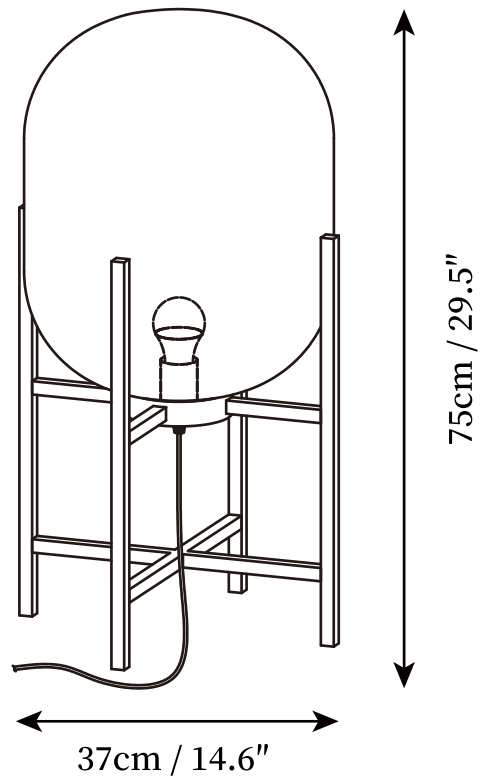

SPECIFICATION SHEET

SPECIFICATION DETAILS

*For custom options, consult factory for details

Fixture Dimensions	D 10.2" x H 17.7"
Light source	E26 or E27. (bulb not included)
Wattage	MAX 40W incandescent bulb or LED equivalent.
Voltage	AC 110-240V
Dimming	Compatible with dimmable bulbs (bulb not included)
Control method	In line ON / OFF switch.
Finishes	Black.
Shade Details	Clear, Grey, Amber, Light blue.
Material	Metal, Glass.
Cord Length	Supplied with switched plug cord, length ~59" (150cm).

SPECIFICATION SHEET

SPECIFICATION DETAILS

*For custom options, consult factory for details

Fixture Dimensions	D 14.6" x H 29.5"
Light source	E26 or E27. (bulb not included)
Wattage	MAX 40W incandescent bulb or LED equivalent.
Voltage	AC 110-240V
Dimming	Compatible with dimmable bulbs (bulb not included)
Control method	In line ON / OFF switch.
Finishes	Black.
Shade Details	Clear, Grey, Amber, Light blue.
Material	Metal, Glass.
Cord Length	Supplied with switched plug cord, length ~59" (150cm).