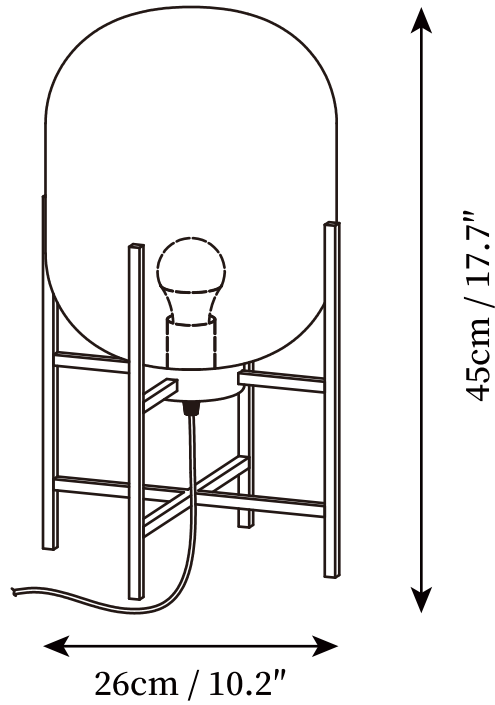

SPECIFICATION SHEET

SPECIFICATION DETAILS

*For custom options, consult factory for details

Fixture Dimensions	D 10.2" x H 17.7"
Light source	E26 or E27. (bulb not included)
Wattage	MAX 40W incandescent bulb or LED equivalent.
Voltage	AC 110-240V
Dimming	Compatible with dimmable bulbs (bulb not included)
Control method	In line ON / OFF switch.
Finishes	Black.
Shade Details	Clear, Grey, Amber, Light blue.
Material	Metal, Glass.
Cord Length	Supplied with switched plug cord, length ~59" (150cm).

SPECIFICATION SHEET

SPECIFICATION DETAILS

*For custom options, consult factory for details

Fixture Dimensions	D 14.6" x H 29.5"
Light source	E26 or E27. (bulb not included)
Wattage	MAX 40W incandescent bulb or LED equivalent.
Voltage	AC 110-240V
Dimming	Compatible with dimmable bulbs (bulb not included)
Control method	In line ON / OFF switch.
Finishes	Black.
Shade Details	Clear, Grey, Amber, Light blue.
Material	Metal, Glass.
Cord Length	Supplied with switched plug cord, length ~59" (150cm).