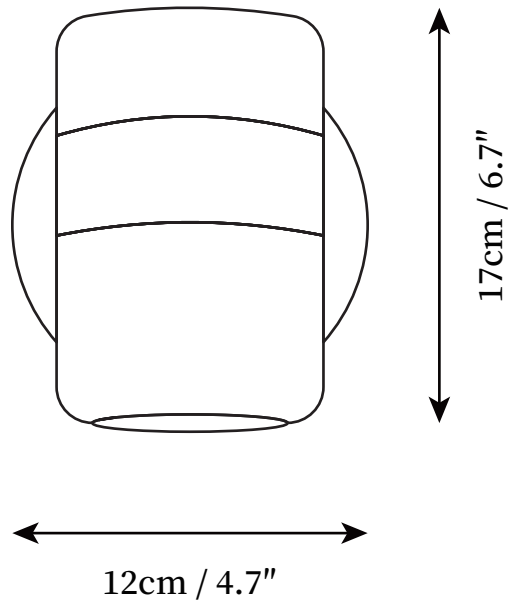

SPECIFICATION SHEET

SPECIFICATION DETAILS

*For custom options, consult factory for details

Fixture Dimensions	D 4.7" x H 6.7"
Light source	Integrated LED
Wattage	Top 1W bottom 5W
Voltage	AC 110-240V
Color Temperature	3000K
CRI(Ra)	80CRI
Mounting	Wall
Driver Required	Yes
Optional Color Temps	Warm White (3000K), Cool White (6000K), Daylight (4000K)
LED Rated Life	30000 hours
Dimming	Dimming is not supported
Finishes	Gold+White, Copper+Black
Glass Details	Black, White, Clear
Material	Metal, Iron, Acrylic
Wire Length	NO
Wire Type	NO