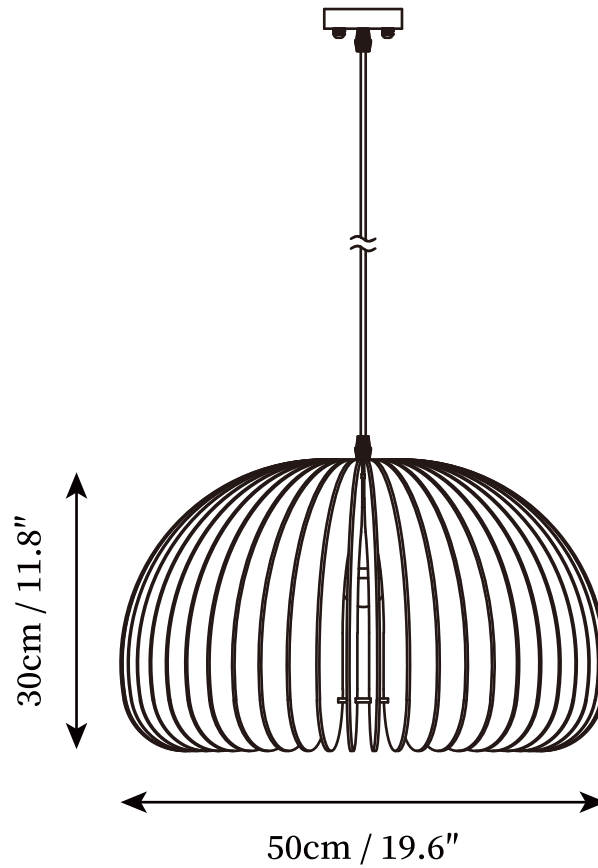

SPECIFICATION SHEET

SPECIFICATION DETAILS

*For custom options, consult factory for details

Fixture Dimensions	D 11.8" x H 7", D 16.5" x H 10", 19.6" x H 11.8"
Light source	E26 or E27. (bulb not included).
Wattage	MAX 40W incandescent bulb or LED equivalent.
Voltage	AC 110-240V
Mounting	Hardwired.
Dimming	Compatible with dimmable bulbs (bulb not included)
Control method	Compatible with common wall switches (not included)
Finishes	Black.
Shade Details	Nature wood color.
Material	Wood, Metal.
Wire Length	The standard length of the cord is 59" (150 cm), the length is adjustable.