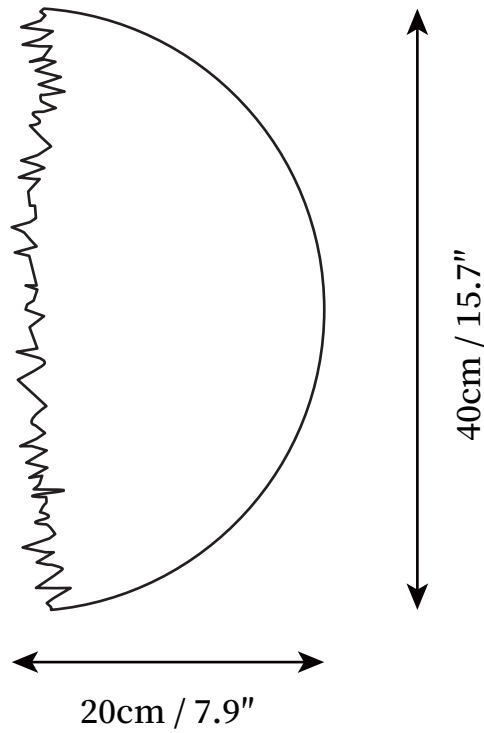

SPECIFICATION SHEET

SPECIFICATION DETAILS

*For custom options, consult factory for details

Fixture Dimmensions	D 15.7"
Light source	Integrated LED
Wattage	~5W
Voltage	AC 110-240V
Color Temperature	3000K
CRI(Ra)	80CRI
Mounting	Wall
Driver Required	Yes
Optional Color Temps	Warm White (3000K), Cool White (6000K), Daylight (4000K)
LED Rated Life	30000 hours
Dimming	Dimming is not supported
Finishes	White, Gold
Glass Details	White, Gold
Material	Moulding fiberglass
Wire Length	NO
Wire Type	NO