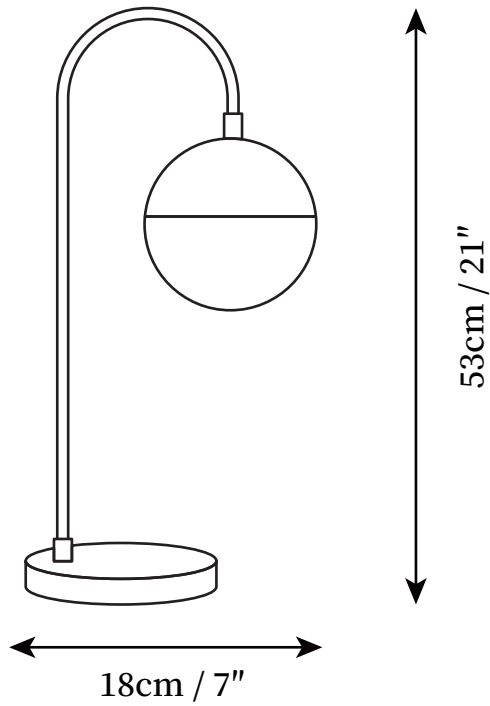

## SPECIFICATION DETAILS

\*For custom options, consult factory for details

<b>Fixture Dimensions</b>	D 7" x H 21"
<b>Light source</b>	E27
<b>Wattage</b>	40W
<b>Voltage</b>	AC 110-240V
<b>Color Temperature</b>	Based on the purchase of light bulbs
<b>CRI(Ra)</b>	80CRI
<b>Mounting</b>	Table
<b>Driver Required</b>	NO
<b>Optional Color Temps</b>	Buy bulbs as needed
<b>LED Rated Life</b>	Based on bulb life (we do not supply bulbs)
<b>Dimming</b>	Dimming is not supported
<b>Finishes</b>	Brass
<b>Glass Details</b>	White
<b>Material</b>	Brass, Glass
<b>Wire Length</b>	59"
<b>Wire Type</b>	Wires with switch plugs