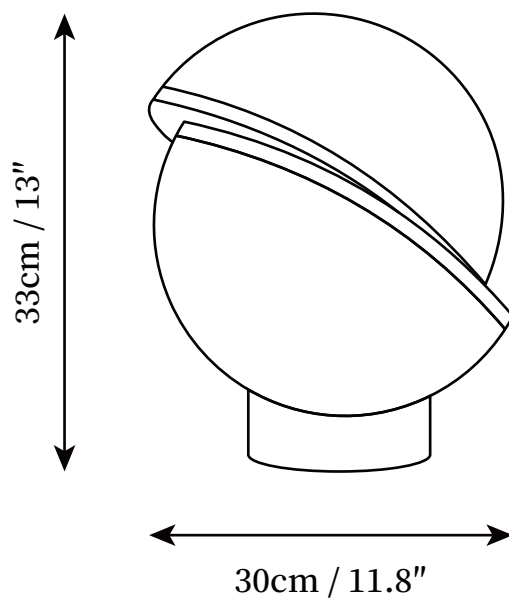

SPECIFICATION SHEET

SPECIFICATION DETAILS

*For custom options, consult factory for details

Fixture Dimensions	D 11.8" x H 13"
Light source	E27
Wattage	40W
Voltage	AC 110-240V
Color Temperature	Based on the purchase of light bulbs
CRI(Ra)	80CRI
Mounting	Table
Driver Required	NO
Optional Color Temps	Buy bulbs as needed
LED Rated Life	Based on bulb life (we do not supply bulbs)
Dimming	Dimming is not supported
Finishes	Gold
Shade Details	White
Material	Acrylic, Metal
Wire Length	59"
Wire Type	Wires with switch plugs