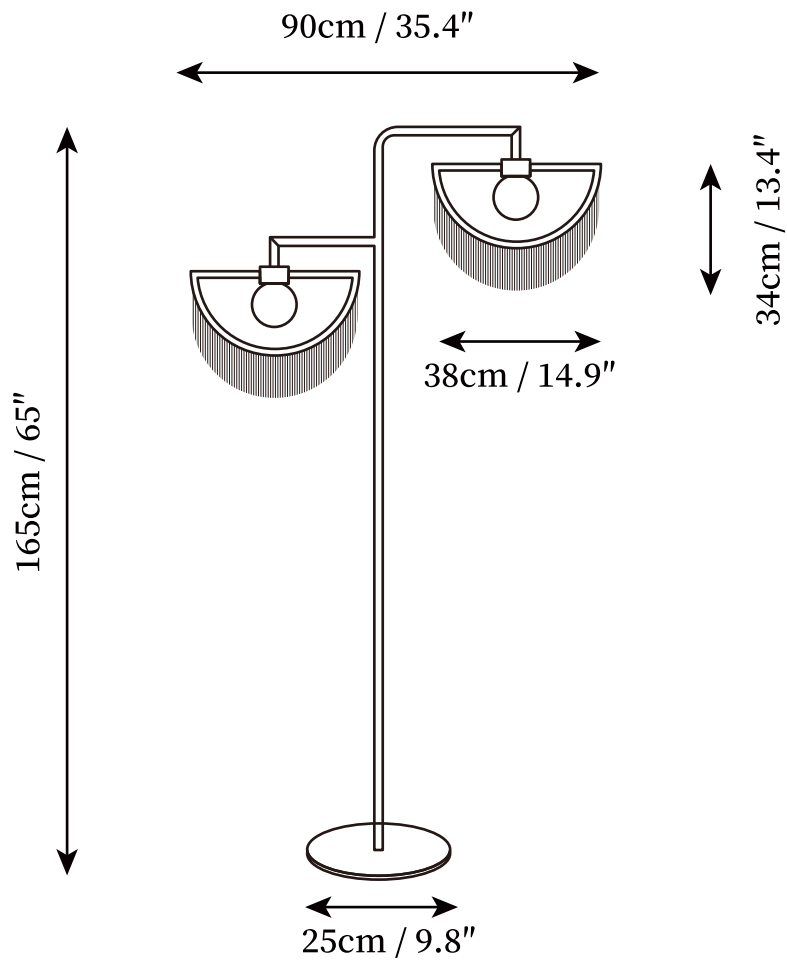

SPECIFICATION SHEET

SPECIFICATION DETAILS

*For custom options, consult factory for details

Fixture Dimensions	D 35.4" x H 65"
Light source	E26 or E27 (bulb not included)
Wattage	MAX 40W incandescent bulb or LED equivalent.
Voltage	AC 110-240V
Dimming	Compatible with dimmable bulbs (bulb not included)
Control method	In line ON / OFF switch.
Finishes	Gold, Pink, Maroon, Yellow, Green
Shade Details	White
Material	Metal, Fabric tassel, Glass.
Cord Length	Supplied with switched plug cord, length ~59" (150cm).