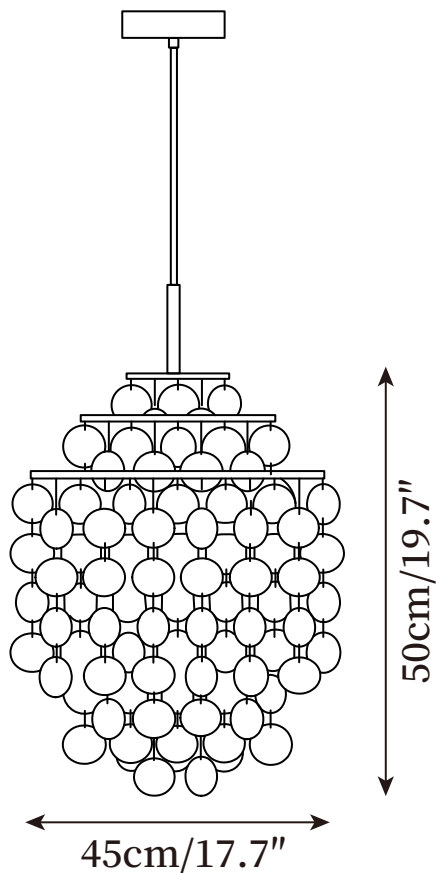

SPECIFICATION SHEET

SPECIFICATION DETAILS

*For custom options, consult factory for details

Fixture Dimensions	D 11" x H 13"
Light source	E26 or E27 (bulb not included).
Wattage	MAX 40W incandescent bulb or LED equivalent.
Voltage	AC 110-240V
Mounting	Hardwired.
Dimming	Compatible with dimmable bulbs (bulb not included)
Control method	Compatible with common wall switches(not included)
Finishes	Chrome, Gold.
Shade Details	White shell.
Material	Metal, Shell.
Wire Length	The standard length of the cord is 59" (150 cm), the length is adjustable.

SPECIFICATION SHEET

SPECIFICATION DETAILS

*For custom options, consult factory for details

Fixture Dimensions	D 17.7" x H 19.7"
Light source	E26 or E27 (bulb not included).
Wattage	MAX 40W incandescent bulb or LED equivalent.
Voltage	AC 110-240V
Mounting	Hardwired.
Dimming	Compatible with dimmable bulbs (bulb not included)
Control method	Compatible with common wall switches (not included)
Finishes	Chrome, Gold.
Shade Details	White shell.
Material	Metal, Shell.
Wire Length	The standard length of the cord is 59" (150 cm), the length is adjustable.

SPECIFICATION SHEET

SPECIFICATION DETAILS

*For custom options, consult factory for details

Fixture Dimensions	D 22.4" x H 9.8"
Light source	E26 or E27 (bulb not included).
Wattage	MAX 40W incandescent bulb or LED equivalent.
Voltage	AC 110-240V
Mounting	Hardwired.
Dimming	Compatible with dimmable bulbs (bulb not included)
Control method	Compatible with common wall switches (not included)
Finishes	Chrome, Gold.
Shade Details	White shell.
Material	Metal, Shell.
Wire Length	The standard length of the cord is 59" (150 cm), the length is adjustable.