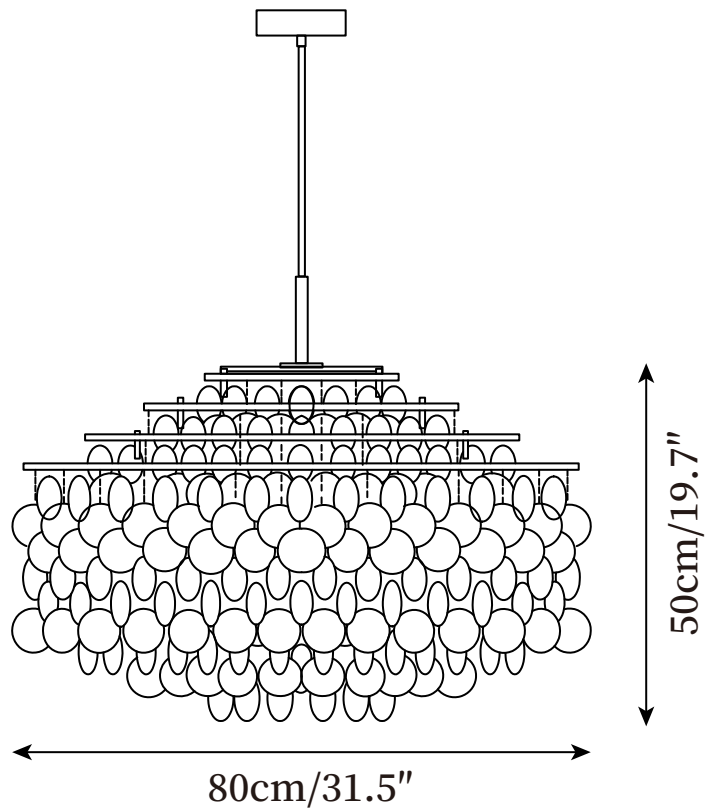

SPECIFICATION SHEET

SPECIFICATION DETAILS

*For custom options, consult factory for details

Fixture Dimensions	D 31.5" x H 19.6"
Light source	E26 or E27 (bulb not included).
Wattage	MAX 40W incandescent bulb or LED equivalent.
Voltage	AC 110-240V
Mounting	Hardwired.
Dimming	Compatible with dimmable bulbs (bulb not included)
Control method	Compatible with common wall switches (not included)
Finishes	Chrome, Gold.
Shade Details	White shell.
Material	Metal, Shell.
Wire Length	The standard length of the cord is 59" (150 cm), the length is adjustable.