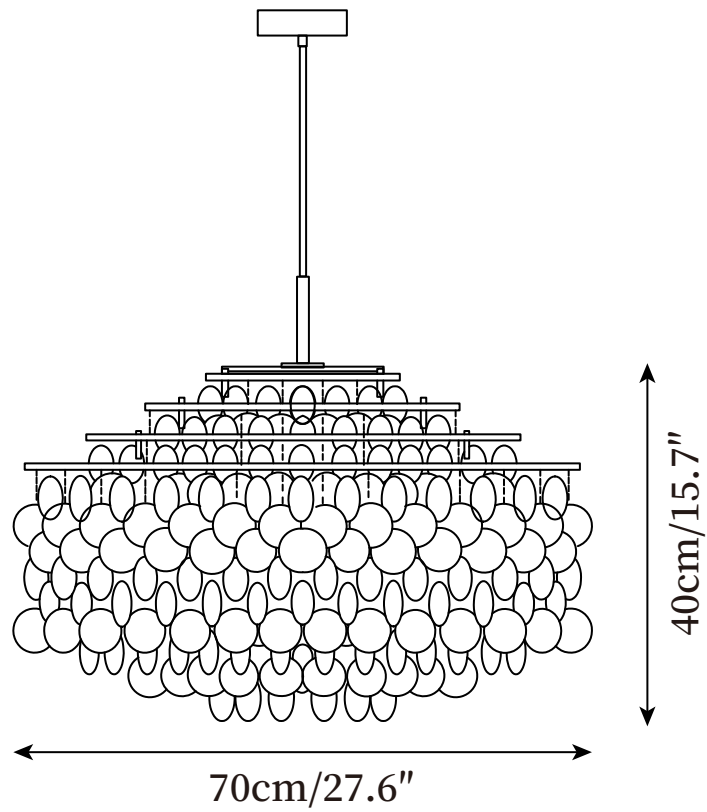

SPECIFICATION SHEET

SPECIFICATION DETAILS

*For custom options, consult factory for details

Fixture Dimensions	D 27.6" x H 15.7"
Light source	E26 or E27 (bulb not included).
Wattage	MAX 40W incandescent bulb or LED equivalent.
Voltage	AC 110-240V
Mounting	Hardwired.
Dimming	Compatible with dimmable bulbs (bulb not included)
Control method	Compatible with common wall switches (not included)
Finishes	Chrome, Gold.
Shade Details	White shell.
Material	Metal, Shell.
Wire Length	The standard length of the cord is 59" (150 cm), the length is adjustable.