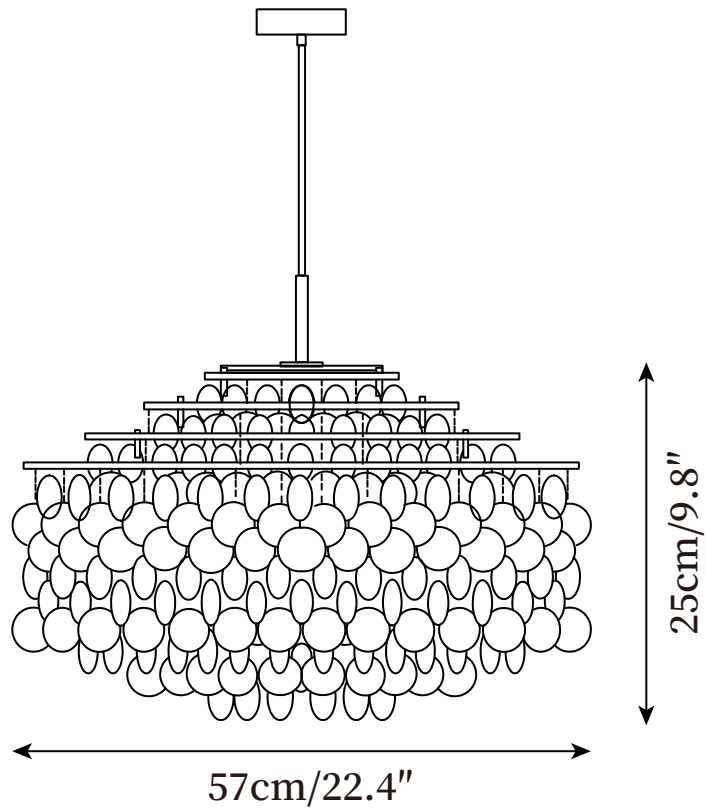

SPECIFICATION SHEET

SPECIFICATION DETAILS

*For custom options, consult factory for details

Fixture Dimensions	D 11" x H 13"
Light source	E26 or E27 (bulb not included).
Wattage	MAX 40W incandescent bulb or LED equivalent.
Voltage	AC 110-240V
Mounting	Hardwired.
Dimming	Compatible with dimmable bulbs (bulb not included)
Control method	Compatible with common wall switches(not included)
Finishes	Chrome, Gold.
Shade Details	White shell.
Material	Metal, Shell.
Wire Length	The standard length of the cord is 59" (150 cm), the length is adjustable.

SPECIFICATION SHEET

SPECIFICATION DETAILS

*For custom options, consult factory for details

Fixture Dimensions	D 17.7" x H 19.7"
Light source	E26 or E27 (bulb not included).
Wattage	MAX 40W incandescent bulb or LED equivalent.
Voltage	AC 110-240V
Mounting	Hardwired.
Dimming	Compatible with dimmable bulbs (bulb not included)
Control method	Compatible with common wall switches (not included)
Finishes	Chrome, Gold.
Shade Details	White shell.
Material	Metal, Shell.
Wire Length	The standard length of the cord is 59" (150 cm), the length is adjustable.

SPECIFICATION SHEET

SPECIFICATION DETAILS

*For custom options, consult factory for details

Fixture Dimensions	D 22.4" x H 9.8"
Light source	E26 or E27 (bulb not included).
Wattage	MAX 40W incandescent bulb or LED equivalent.
Voltage	AC 110-240V
Mounting	Hardwired.
Dimming	Compatible with dimmable bulbs (bulb not included)
Control method	Compatible with common wall switches (not included)
Finishes	Chrome, Gold.
Shade Details	White shell.
Material	Metal, Shell.
Wire Length	The standard length of the cord is 59" (150 cm), the length is adjustable.