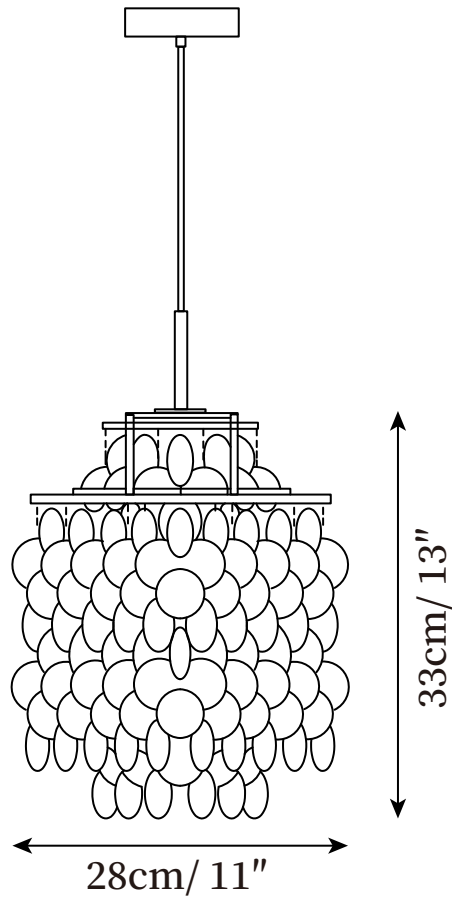

SPECIFICATION SHEET

SPECIFICATION DETAILS

*For custom options, consult factory for details

Fixture Dimensions	D 11" x H 13"
Light source	E26 or E27 (bulb not included).
Wattage	MAX 40W incandescent bulb or LED equivalent.
Voltage	AC 110-240V
Mounting	Hardwired.
Dimming	Compatible with dimmable bulbs (bulb not included)
Control method	Compatible with common wall switches(not included)
Finishes	Chrome, Gold.
Shade Details	White shell.
Material	Metal, Shell.
Wire Length	The standard length of the cord is 59" (150 cm), the length is adjustable.

SPECIFICATION SHEET

SPECIFICATION DETAILS

*For custom options, consult factory for details

Fixture Dimensions	D 17.7" x H 19.7"
Light source	E26 or E27 (bulb not included).
Wattage	MAX 40W incandescent bulb or LED equivalent.
Voltage	AC 110-240V
Mounting	Hardwired.
Dimming	Compatible with dimmable bulbs (bulb not included)
Control method	Compatible with common wall switches (not included)
Finishes	Chrome, Gold.
Shade Details	White shell.
Material	Metal, Shell.
Wire Length	The standard length of the cord is 59" (150 cm), the length is adjustable.

SPECIFICATION SHEET

SPECIFICATION DETAILS

*For custom options, consult factory for details

Fixture Dimensions	D 22.4" x H 9.8"
Light source	E26 or E27 (bulb not included).
Wattage	MAX 40W incandescent bulb or LED equivalent.
Voltage	AC 110-240V
Mounting	Hardwired.
Dimming	Compatible with dimmable bulbs (bulb not included)
Control method	Compatible with common wall switches (not included)
Finishes	Chrome, Gold.
Shade Details	White shell.
Material	Metal, Shell.
Wire Length	The standard length of the cord is 59" (150 cm), the length is adjustable.