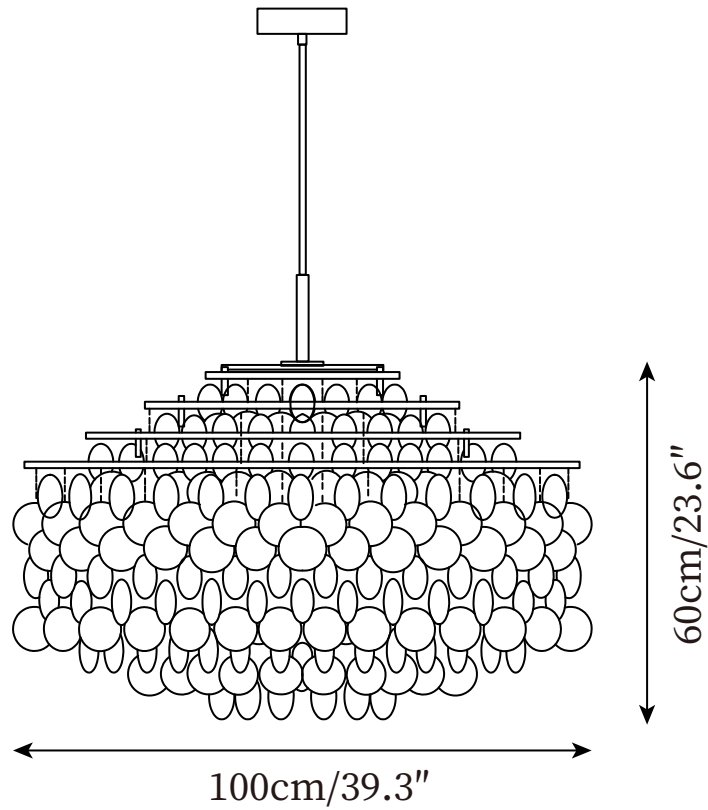

SPECIFICATION SHEET

SPECIFICATION DETAILS

*For custom options, consult factory for details

Fixture Dimensions	D 39.3" x H 23.65"
Light source	E26 or E27 (bulb not included).
Wattage	MAX 40W incandescent bulb or LED equivalent.
Voltage	AC 110-240V
Mounting	Hardwired.
Dimming	Compatible with dimmable bulbs (bulb not included)
Control method	Compatible with common wall switches(not included)
Finishes	Chrome, Gold.
Shade Details	White shell.
Material	Metal, Shell.
Wire Length	The standard length of the cord is 59" (150 cm), the length is adjustable.