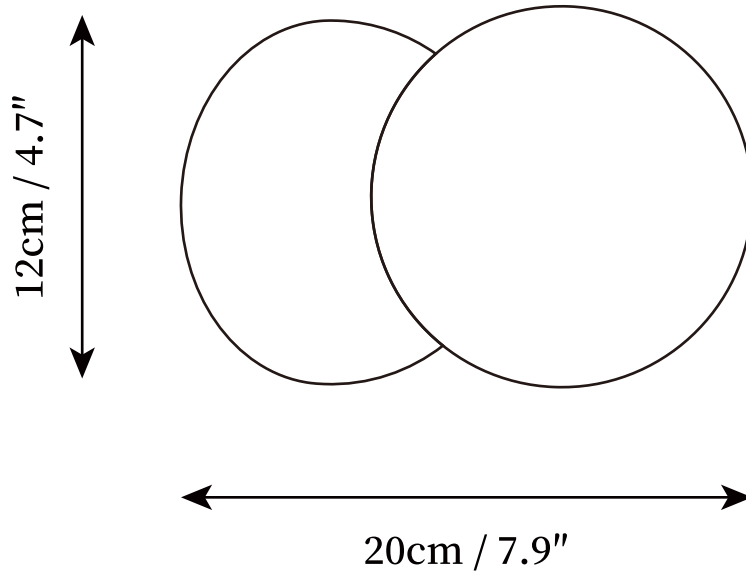

SPECIFICATION SHEET

SPECIFICATION DETAILS

*For custom options, consult factory for details

Fixture Dimensions	W 7.9" x H 4.7"
Light source	G9 (bulb not included)
Wattage	MAX 5W incandescent bulb or LED equivalent.
Voltage	AC 110-240V
Mounting	Hardwired.
Dimming	Compatible with dimmable bulbs (bulb not included)
Control method	Compatible with common wall switches (not included)
Finishes	Grey, Black.
Glass Options	White
Material	Cement, Black sandstone, White sandstone, Glass.
