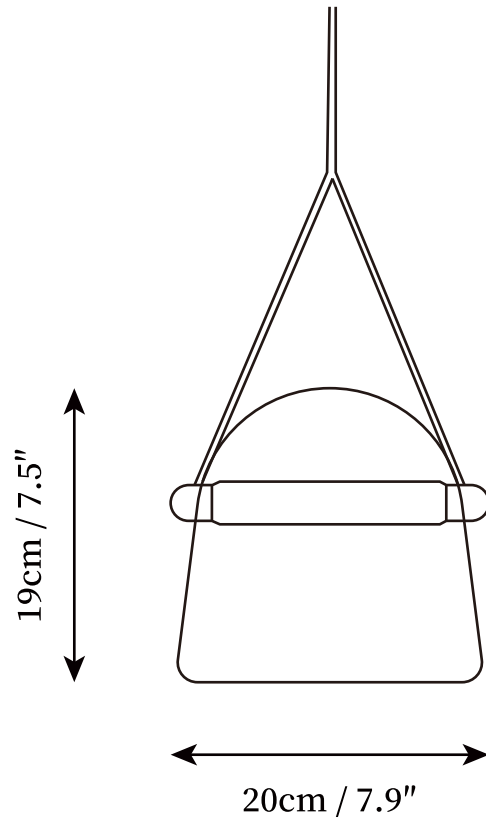

SPECIFICATION SHEET

SPECIFICATION DETAILS

*For custom options, consult factory for details

Fixture Dimensions	D 7.9" x H 7.5"
Light source	Integrated LED
Wattage	~ 5W
Voltage	AC 110-240V
Dimming	Not supported
CRI(Ra)	90+ CRI
Mounting	Hardwired.
LED Rated Life	30000 hours
Color Temperature	Warm Light (3000K), Neutral Light (4000K), Cool Light (6000K)
Control method	Compatible with common wall switches (not included)
Finishes	Black, White
Shadow Details	Black, White, Gray
Material	Metal, Glass, Belt
Wire Length	We offer 150cm/59" leashes. Can be extended upon request.