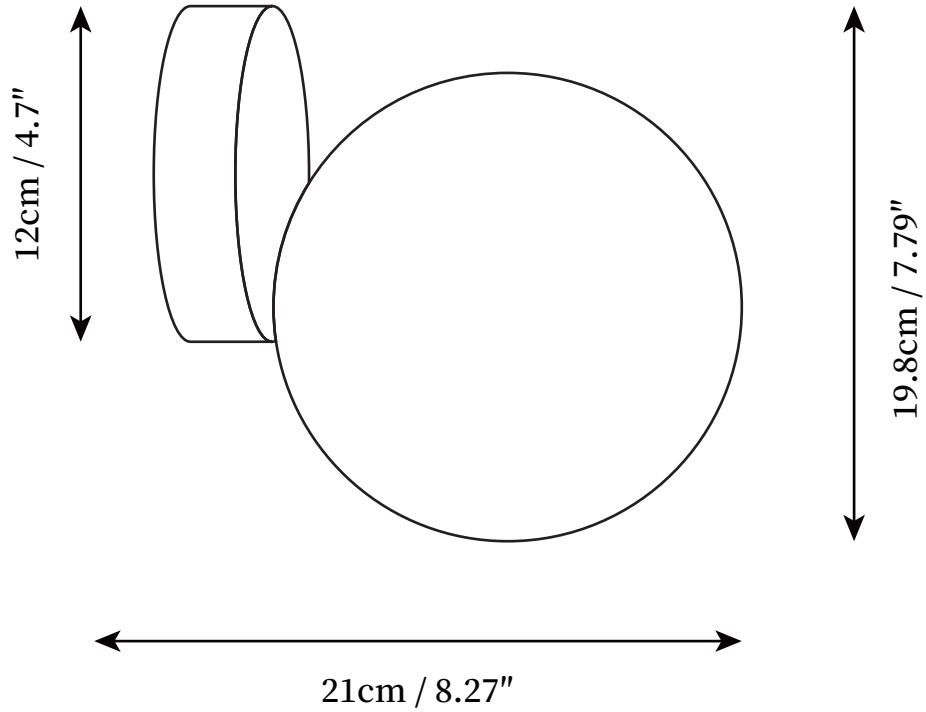

SPECIFICATION SHEET

SPECIFICATION DETAILS

*For custom options, consult factory for details

Fixture Dimensions	D 8.27" x H 7.79"
Light source	G9
Wattage	3W
Voltage	AC 110-240V
Color Temperature	Based on the purchase of light bulbs
CRI(Ra)	80CRI
Mounting	Wall
Driver Required	NO
Optional Color Temps	Buy bulbs as needed
LED Rated Life	Based on bulb life (we do not supply bulbs)
Dimming	Dimming is not supported
Finishes	Gold
Glass Details	White
Material	Metal, Iron, Glass
Wire Length	NO
Wire Type	NO