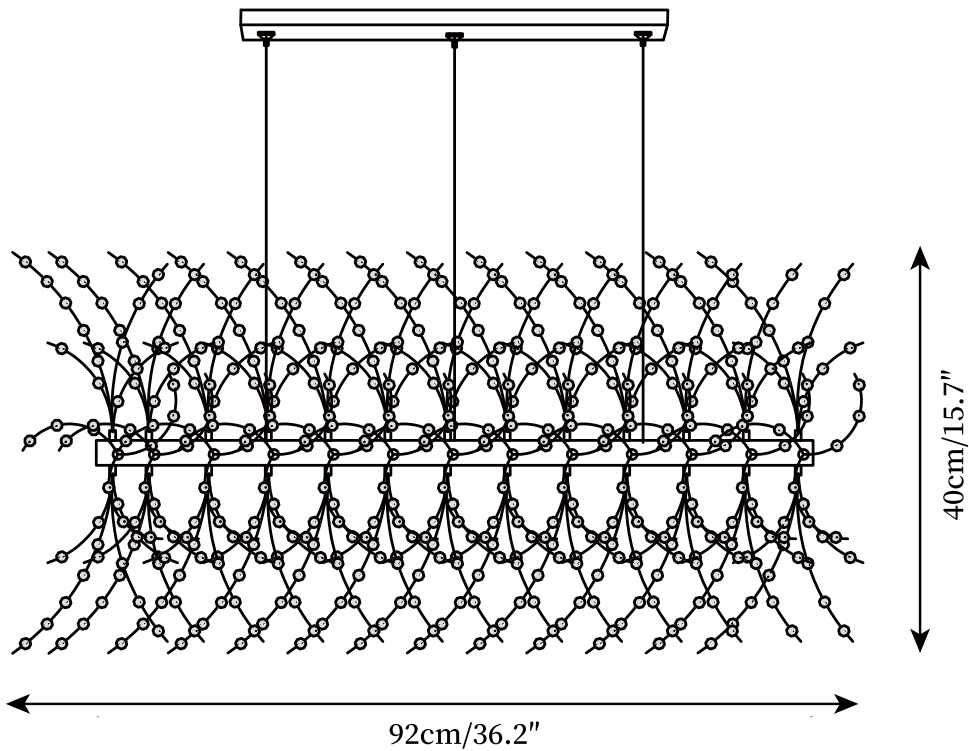

SPECIFICATION SHEET

SPECIFICATION DETAILS

*For custom options, consult factory for details

| | |
|---------------------------|--|
| Fixture Dimensions | L 28.3" x H 15.7", L 36.2" x H 15.7" |
| Light source | G9. (bulb not included). |
| Wattage | ~ 5W incandescent bulb or LED equivalent. |
| Voltage | AC 110-240V |
| Mounting | Hardwired. |
| Dimming | Compatible with dimmable bulbs (bulb not included) |
| Control method | Compatible with common wall switches(not included) |
| Finishes | Gold, Chrome. |
| Shade Details | Clear. |
| Material | Metal, Glass. |
| Wire Length | The standard length of the cord is 59" (150 cm), the length is adjustable. |