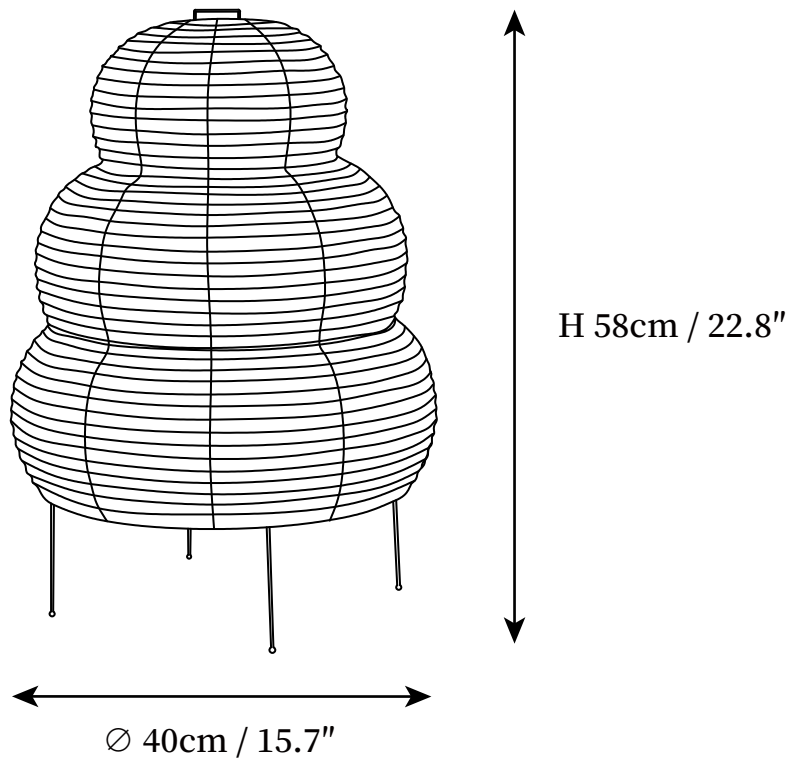

SPECIFICATION DETAILS

*For custom options, consult factory for details

Fixture Dimensions	D 10.2" x H 16.9"
Light source	E26 or E27 (bulb not included)
Wattage	MAX 40W incandescent bulb or LED equivalent.
Voltage	AC 110-240V
Dimming	Compatible with dimmable bulbs (bulb not included)
Control method	In line ON / OFF switch.
Finishes	Black
Shade Details	White
Material	Mulberry paper, Metal, Iron.
Cord Length	Supplied with switched plug cord, length ~59" (150cm).

SPECIFICATION DETAILS

*For custom options, consult factory for details

Fixture Dimensions	D 15.7" x H 22.8"
Light source	E26 or E27 (bulb not included)
Wattage	MAX 40W incandescent bulb or LED equivalent.
Voltage	AC 110-240V
Dimming	Compatible with dimmable bulbs (bulb not included)
Control method	In line ON / OFF switch.
Finishes	Black
Shade Details	White
Material	Mulberry paper, Metal, Iron.
Cord Length	Supplied with switched plug cord, length ~59" (150cm).