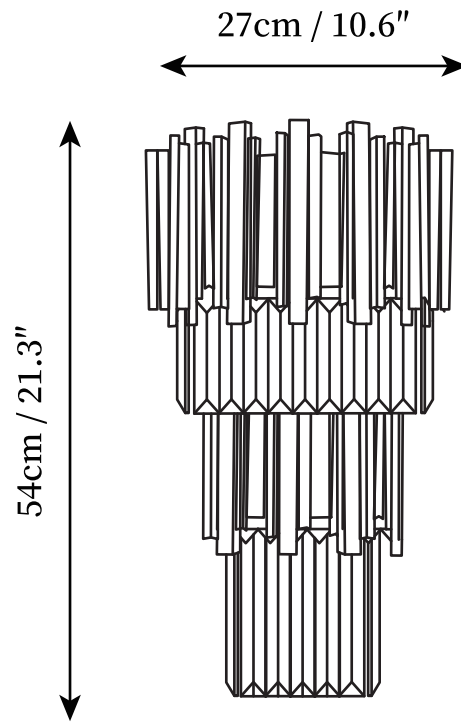

SPECIFICATION SHEET

SPECIFICATION DETAILS

*For custom options, consult factory for details

Fixture Dimensions	D 9.8" x H 15.7"
Light source	E14
Wattage	15W
Voltage	AC 110-240V
Color Temperature	Based on the purchase of light bulbs
CRI(Ra)	80CRI
Mounting	Wall
Driver Required	NO
Optional Color Temps	Buy bulbs as needed
LED Rated Life	Based on bulb life (we do not supply bulbs)
Dimming	Dimming is not supported
Finishes	Gold
Shade Details	Clear
Material	Metal, Crystal
Wire Length	NO
Wire Type	NO

SPECIFICATION SHEET

SPECIFICATION DETAILS

*For custom options, consult factory for details

Fixture Dimensions	D 10.6" x H 21.3"
Light source	E14
Wattage	15W
Voltage	AC 110-240V
Color Temperature	Based on the purchase of light bulbs
CRI(Ra)	80CRI
Mounting	Wall
Driver Required	NO
Optional Color Temps	Buy bulbs as needed
LED Rated Life	Based on bulb life (we do not supply bulbs)
Dimming	Dimming is not supported
Finishes	Gold
Shade Details	Clear
Material	Metal, Crystal
Wire Length	NO
Wire Type	NO