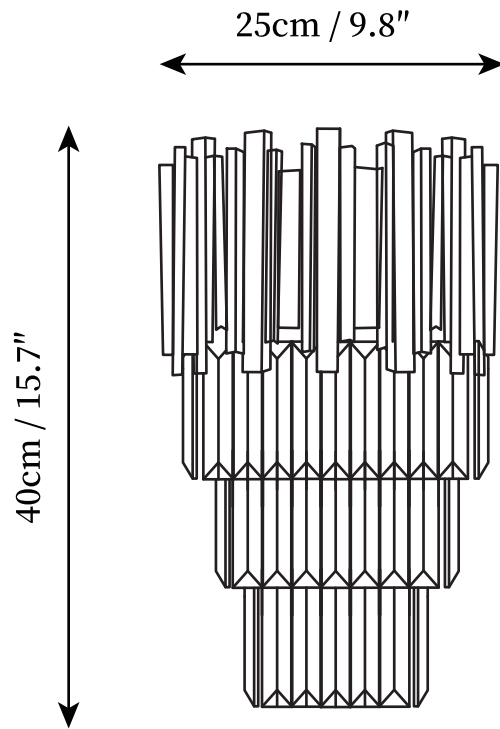

SPECIFICATION SHEET

SPECIFICATION DETAILS

*For custom options, consult factory for details

Fixture Dimensions	D 9.8" x H 15.7"
Light source	E14
Wattage	15W
Voltage	AC 110-240V
Color Temperature	Based on the purchase of light bulbs
CRI(Ra)	80CRI
Mounting	Wall
Driver Required	NO
Optional Color Temps	Buy bulbs as needed
LED Rated Life	Based on bulb life (we do not supply bulbs)
Dimming	Dimming is not supported
Finishes	Gold
Shade Details	Clear
Material	Metal, Crystal
Wire Length	NO
Wire Type	NO

SPECIFICATION SHEET

SPECIFICATION DETAILS

*For custom options, consult factory for details

Fixture Dimensions	D 10.6" x H 21.3"
Light source	E14
Wattage	15W
Voltage	AC 110-240V
Color Temperature	Based on the purchase of light bulbs
CRI(Ra)	80CRI
Mounting	Wall
Driver Required	NO
Optional Color Temps	Buy bulbs as needed
LED Rated Life	Based on bulb life (we do not supply bulbs)
Dimming	Dimming is not supported
Finishes	Gold
Shade Details	Clear
Material	Metal, Crystal
Wire Length	NO
Wire Type	NO