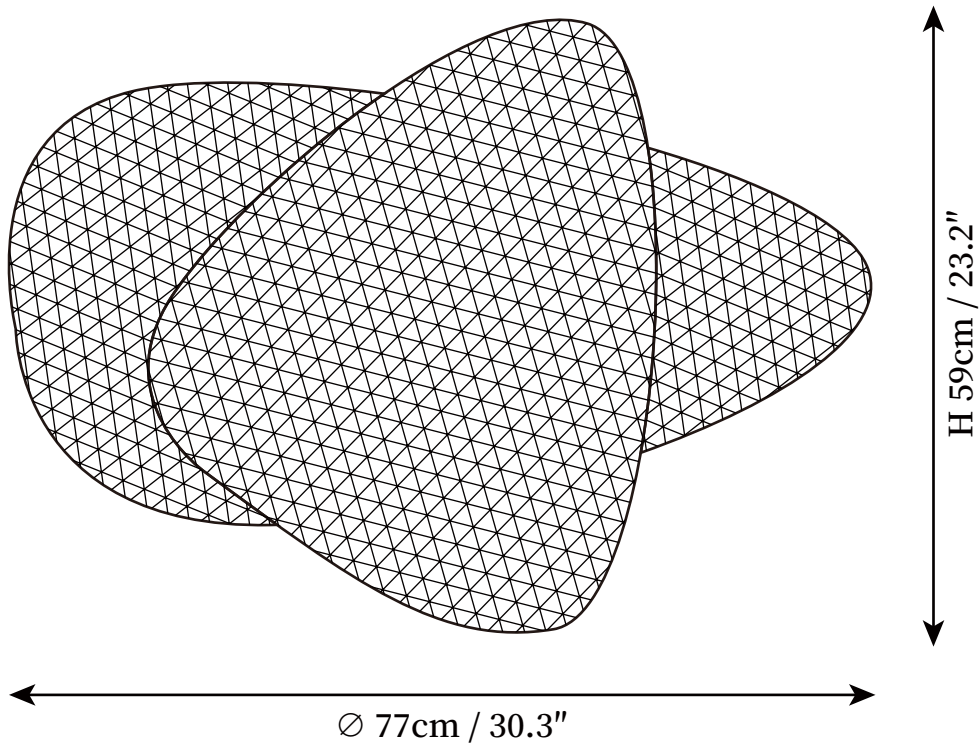

SPECIFICATION SHEET

SPECIFICATION DETAILS

*For custom options, consult factory for details

Fixture Dimensions	D 13" x H 16.5"
Light source	E26 or E27. (bulb not included)
Wattage	MAX 40W incandescent bulb or LED equivalent.
Voltage	AC 110-240V
Mounting	Hardwired.
Dimming	Compatible with dimmable bulbs (bulb not included)
Control method	Compatible with common wall switches (not included)
Finishes	Black.
Shade Details	Natural Bamboo.
Material	Bamboo, Metal.

SPECIFICATION SHEET

SPECIFICATION DETAILS

*For custom options, consult factory for details

Fixture Dimensions	D 30.3" x H 23.2"
Light source	E26 or E27. (bulb not included)
Wattage	MAX 40W incandescent bulb or LED equivalent.
Voltage	AC 110-240V
Mounting	Hardwired.
Dimming	Compatible with dimmable bulbs (bulb not included)
Control method	Compatible with common wall switches (not included)
Finishes	Black.
Shade Details	Natural Bamboo.
Material	Bamboo, Metal.