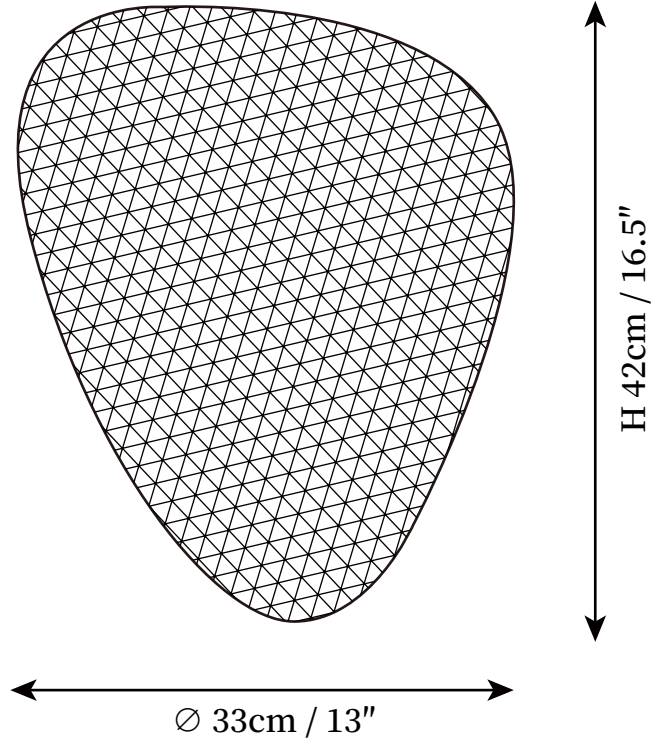

SPECIFICATION SHEET

SPECIFICATION DETAILS

*For custom options, consult factory for details

Fixture Dimensions	D 13" x H 16.5"
Light source	E26 or E27. (bulb not included)
Wattage	MAX 40W incandescent bulb or LED equivalent.
Voltage	AC 110-240V
Mounting	Hardwired.
Dimming	Compatible with dimmable bulbs (bulb not included)
Control method	Compatible with common wall switches (not included)
Finishes	Black.
Shade Details	Natural Bamboo.
Material	Bamboo, Metal.

SPECIFICATION SHEET

SPECIFICATION DETAILS

*For custom options, consult factory for details

Fixture Dimensions	D 30.3" x H 23.2"
Light source	E26 or E27. (bulb not included)
Wattage	MAX 40W incandescent bulb or LED equivalent.
Voltage	AC 110-240V
Mounting	Hardwired.
Dimming	Compatible with dimmable bulbs (bulb not included)
Control method	Compatible with common wall switches (not included)
Finishes	Black.
Shade Details	Natural Bamboo.
Material	Bamboo, Metal.