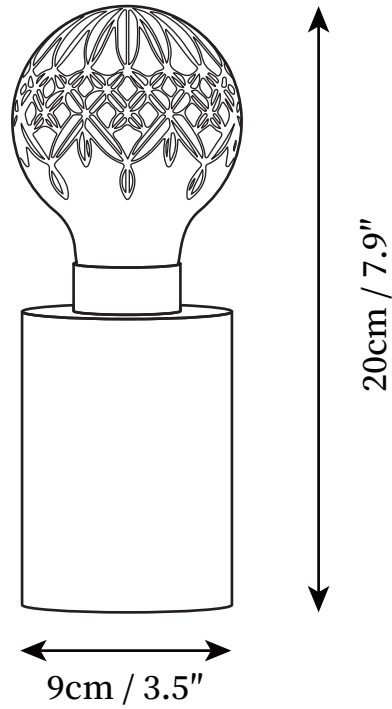

SPECIFICATION SHEET

SPECIFICATION DETAILS

*For custom options, consult factory for details

Fixture Dimensions	D 3.5" x H 7.9"
Light source	G9
Wattage	3W
Voltage	AC 110-240V
Color Temperature	Based on the purchase of light bulbs
CRI(Ra)	80CRI
Mounting	Table
Driver Required	NO
Optional Color Temps	Buy bulbs as needed
LED Rated Life	Based on bulb life (we do not supply bulbs)
Dimming	Dimming is not supported
Finishes	Brass
Glass Details	Clear
Material	Brass, Glass
Wire Length	59"
Wire Type	Wires with switch plugs