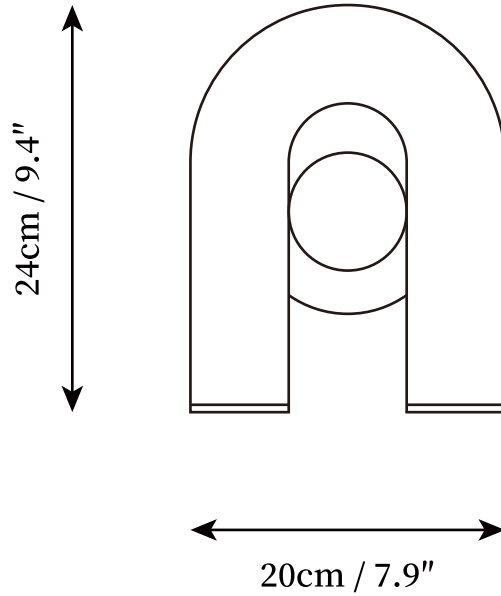

## SPECIFICATION DETAILS

\*For custom options, consult factory for details

<b>Fixture Dimensions</b>	D 7.9" x H 9.4"
<b>Light source</b>	Integrated LED
<b>Wattage</b>	~5W
<b>Voltage</b>	AC 110-240V
<b>Dimming</b>	Not supported
<b>CRI(Ra)</b>	90+CRI
<b>Mounting</b>	Hardwired.
<b>LED Rated Life</b>	30000 hours
<b>Color Temperature</b>	Warm Light (3000K), Neutral Light (4000K), Cool Light (6000K)
<b>Control method</b>	Hidden switch or push-button switch.
<b>Finishes</b>	Black, Blue, Gray, Terracotta.
<b>Shade Details</b>	Black, Blue, Gray, Terracotta.
<b>Material</b>	Coated ABS, Aluminum.