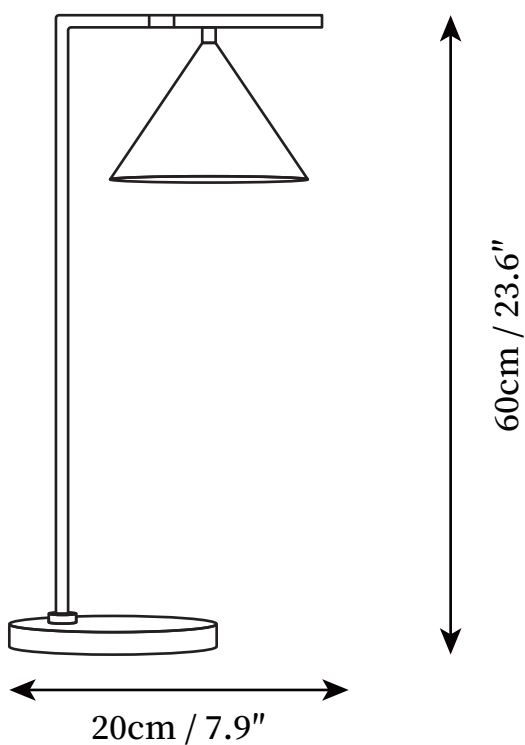

SPECIFICATION SHEET

SPECIFICATION DETAILS

*For custom options, consult factory for details

Fixture Dimensions	D 7.9" x H 23.6"
Light source	E27
Wattage	40W
Voltage	AC 110-240V
Color Temperature	Based on the purchase of light bulbs
CRI(Ra)	80CRI
Mounting	Table
Driver Required	NO
Optional Color Temps	Buy bulbs as needed
LED Rated Life	Based on bulb life (we do not supply bulbs)
Dimming	Dimming is not supported
Finishes	Gold, Black
Shade Details	Gold, Black
Material	Metal, Marble
Wire Length	78.7"
Wire Type	Wires with switch plugs