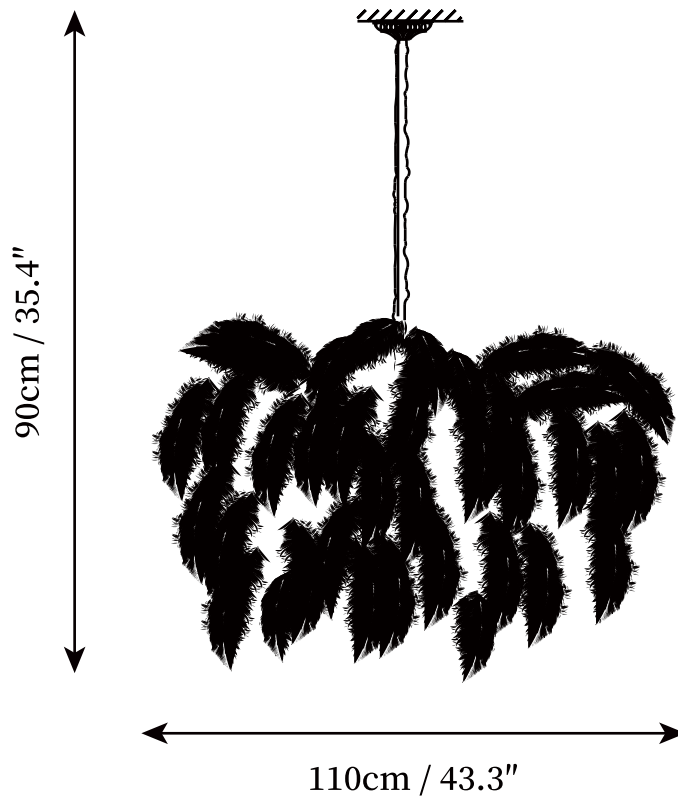

SPECIFICATION SHEET

SPECIFICATION DETAILS

*For custom options, consult factory for details

Fixture Dimensions	D 43.3" x H 35.4"
Light source	G9 (bulb not included)
Wattage	~ 5W incandescent bulb or LED equivalent.
Voltage	AC 110-240V
Mounting	Hardwired.
Dimming	Compatible with dimmable bulbs (bulb not included)
Control method	Compatible with common wall switches (not included)
Finishes	Polished brass, Silver.
Shade Details	Natural, White, Cloud, Old gold, Ivy green, Black, Candy floss, Oyster pink, Mandarin orange, Navy, Peacock green.
Material	Brass, Ostrich Feather.
Rod Length	Suspension rod length 50cm / 19.7", and can be spliced as needed.

SPECIFICATION SHEET

SPECIFICATION DETAILS

*For custom options, consult factory for details

Fixture Dimensions	D 43.3" x H 47.2"
Light source	G9 (bulb not included)
Wattage	~ 5W incandescent bulb or LED equivalent.
Voltage	AC 110-240V
Mounting	Hardwired.
Dimming	Compatible with dimmable bulbs (bulb not included)
Control method	Compatible with common wall switches (not included)
Finishes	Polished brass, Silver.
Shade Details	Natural, White, Cloud, Old gold, Ivy green, Black, Candy floss, Oyster pink, Mandarin orange, Navy, Peacock green.
Material	Brass, Ostrich Feather.
Rod Length	Suspension rod length 50cm / 19.7", and can be spliced as needed.