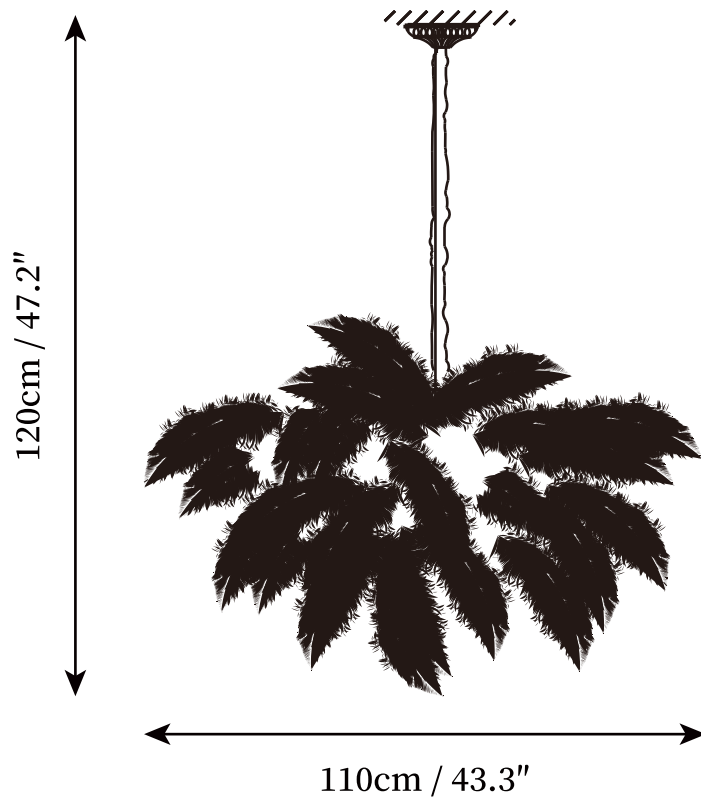

SPECIFICATION SHEET

SPECIFICATION DETAILS

*For custom options, consult factory for details

Fixture Dimensions	D 43.3" x H 35.4"
Light source	G9 (bulb not included)
Wattage	~ 5W incandescent bulb or LED equivalent.
Voltage	AC 110-240V
Mounting	Hardwired.
Dimming	Compatible with dimmable bulbs (bulb not included)
Control method	Compatible with common wall switches (not included)
Finishes	Polished brass, Silver.
Shade Details	Natural, White, Cloud, Old gold, Ivy green, Black, Candy floss, Oyster pink, Mandarin orange, Navy, Peacock green.
Material	Brass, Ostrich Feather.
Rod Length	Suspension rod length 50cm / 19.7", and can be spliced as needed.

SPECIFICATION SHEET

SPECIFICATION DETAILS

*For custom options, consult factory for details

Fixture Dimensions	D 43.3" x H 47.2"
Light source	G9 (bulb not included)
Wattage	~ 5W incandescent bulb or LED equivalent.
Voltage	AC 110-240V
Mounting	Hardwired.
Dimming	Compatible with dimmable bulbs (bulb not included)
Control method	Compatible with common wall switches (not included)
Finishes	Polished brass, Silver.
Shade Details	Natural, White, Cloud, Old gold, Ivy green, Black, Candy floss, Oyster pink, Mandarin orange, Navy, Peacock green.
Material	Brass, Ostrich Feather.
Rod Length	Suspension rod length 50cm / 19.7", and can be spliced as needed.