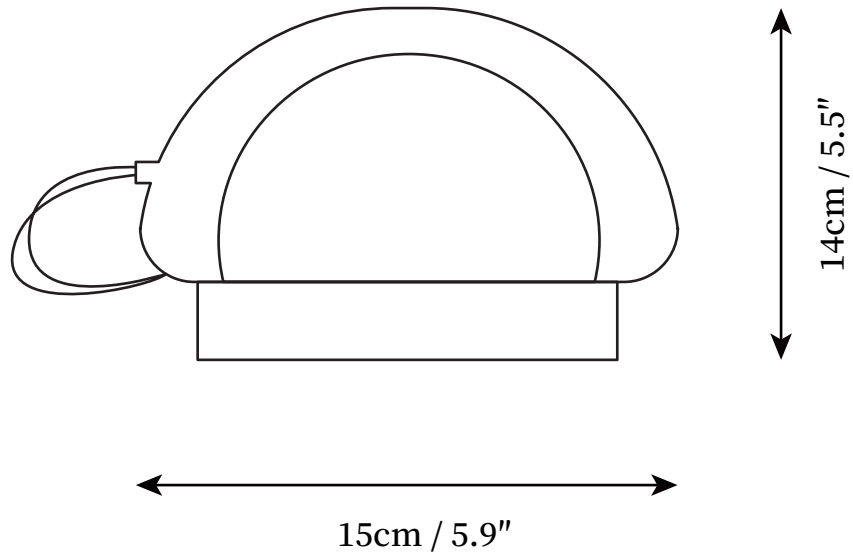

SPECIFICATION SHEET

SPECIFICATION DETAILS

*For custom options, consult factory for details

Fixture Dimensions	D 5.5" x H 5.9"
Light source	G4
Wattage	2W
Voltage	AC 110-240V
Color Temperature	Based on the purchase of light bulbs
CRI(Ra)	80CRI
Mounting	Wall
Driver Required	NO
Optional Color Temps	Buy bulbs as needed
LED Rated Life	Based on bulb life (we do not supply bulbs)
Dimming	Dimming is not supported
Finishes	Clear
Glass Details	Clear
Material	Glass, Metal
Wire Length	NO
Wire Type	NO