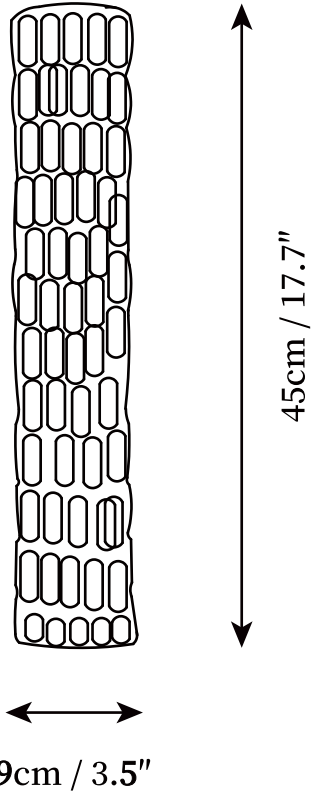

SPECIFICATION SHEET

SPECIFICATION DETAILS

*For custom options, consult factory for details

Fixture Dimensions	D 3.5" x H 17.7"
Light source	Integrated LED
Wattage	~8 Watts
Voltage	AC 110-240V
Dimming	Not supported
CRI(Ra)	90+CRI
Mounting	Hardwired.
LED Rated Life	30000 hours
Color Temperature	Warm Light (3000K), Neutral Light (4000K), Cool Light (6000K)
Control method	Compatible with common wall switches(not included)
Finishes	Gold
Shade Details	Gold
Material	Brass, Glass

SPECIFICATION SHEET

SPECIFICATION DETAILS

*For custom options, consult factory for details

Fixture Dimensions	D 3.5" x H 23.6"
Light source	Integrated LED
Wattage	~8 Watts
Voltage	AC 110-240V
Dimming	Not supported
CRI(Ra)	90+CRI
Mounting	Hardwired.
LED Rated Life	30000 hours
Color Temperature	Warm Light (3000K), Neutral Light (4000K), Cool Light (6000K)
Control method	Compatible with common wall switches(not included)
Finishes	Gold
Shade Details	Gold
Material	Brass, Glass