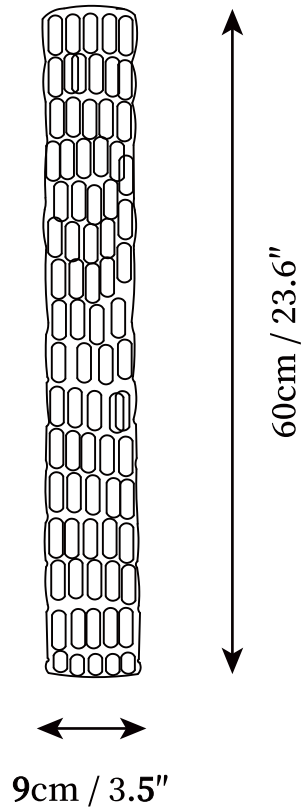

SPECIFICATION SHEET

SPECIFICATION DETAILS

*For custom options, consult factory for details

Fixture Dimensions	D 3.5" x H 17.7"
Light source	Integrated LED
Wattage	~8 Watts
Voltage	AC 110-240V
Dimming	Not supported
CRI(Ra)	90+CRI
Mounting	Hardwired.
LED Rated Life	30000 hours
Color Temperature	Warm Light (3000K), Neutral Light (4000K), Cool Light (6000K)
Control method	Compatible with common wall switches(not included)
Finishes	Gold
Shade Details	Gold
Material	Brass, Glass

SPECIFICATION SHEET

SPECIFICATION DETAILS

*For custom options, consult factory for details

Fixture Dimensions	D 3.5" x H 23.6"
Light source	Integrated LED
Wattage	~8 Watts
Voltage	AC 110-240V
Dimming	Not supported
CRI(Ra)	90+CRI
Mounting	Hardwired.
LED Rated Life	30000 hours
Color Temperature	Warm Light (3000K), Neutral Light (4000K), Cool Light (6000K)
Control method	Compatible with common wall switches(not included)
Finishes	Gold
Shade Details	Gold
Material	Brass, Glass