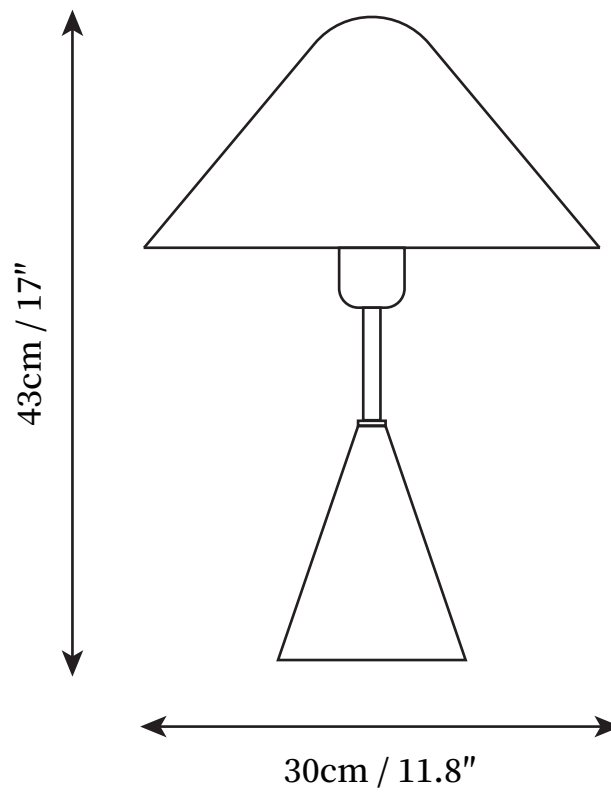

SPECIFICATION SHEET

SPECIFICATION DETAILS

*For custom options, consult factory for details

Fixture Dimensions	D 11.8" x H 17"
Light source	E27
Wattage	Max 40W
Voltage	AC 110-240V
Color Temperature	Based on the purchase of light bulbs
CRI(Ra)	80CRI
Mounting	Table
Driver Required	NO
Optional Color Temps	Buy bulbs as needed
LED Rated Life	Based on bulb life (we do not supply bulbs)
Dimming	Dimming is not supported
Finishes	Gold
Shade Details	Clear, Amber
Material	Metal, Glass
Wire Length	59"
Wire Type	Wire with switch plug