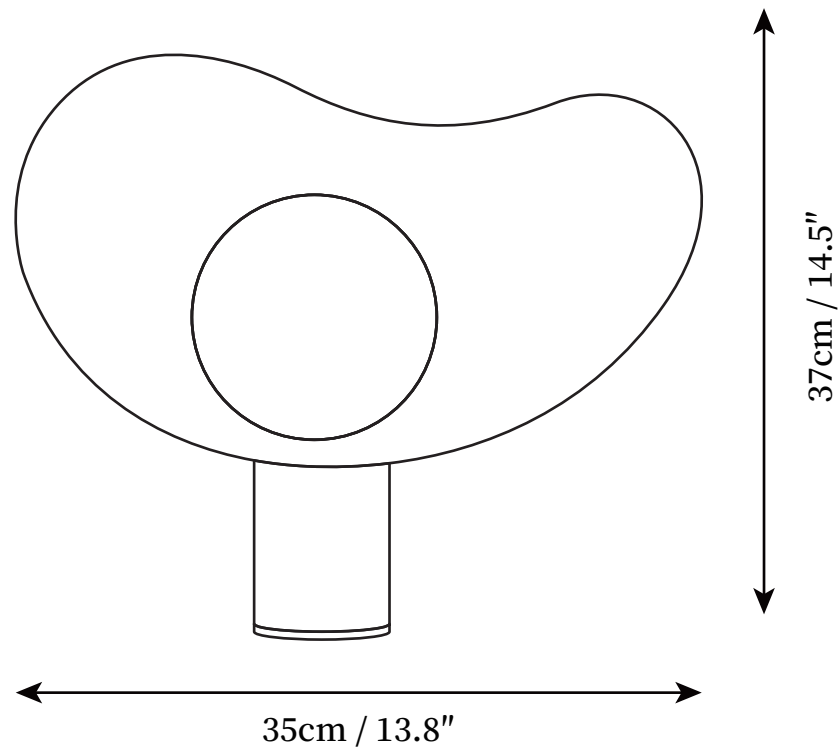

## SPECIFICATION DETAILS

\*For custom options, consult factory for details

<b>Fixture Dimensions</b>	D 13.8" x H 14.5"
<b>Light source</b>	E14
<b>Wattage</b>	15W
<b>Voltage</b>	AC 110-240V
<b>Color Temperature</b>	Based on the purchase of light bulbs
<b>CRI(Ra)</b>	80CRI
<b>Mounting</b>	Table
<b>Driver Required</b>	NO
<b>Optional Color Temps</b>	Buy bulbs as needed
<b>LED Rated Life</b>	Based on bulb life (we do not supply bulbs)
<b>Dimming</b>	Dimming is not supported
<b>Finishes</b>	Black
<b>Shade Details</b>	Gold
<b>Material</b>	Metal, Marble
<b>Wire Length</b>	59"
<b>Wire Type</b>	Wires with switch plugs