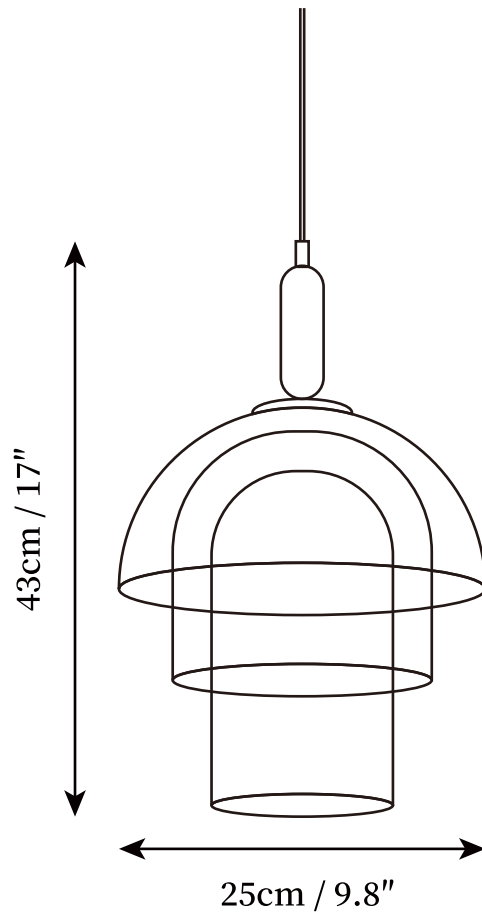

**SPECIFICATION DETAILS**

\*For custom options, consult factory for details

<b>Fixture Dimensions</b>	D 9.8" x H 13"
<b>Light source</b>	E26 or E27. (bulb not included).
<b>Wattage</b>	MAX 40W incandescent bulb or LED equivalent.
<b>Voltage</b>	AC 110-240V
<b>Mounting</b>	Hardwired.
<b>Dimming</b>	Compatible with dimmable bulbs (bulb not included)
<b>Control method</b>	Compatible with common wall switches (not included)
<b>Finishes</b>	Gold.
<b>Shade Details</b>	Cognac.
<b>Material</b>	Metal, Glass.
<b>Wire Length</b>	The standard length of the cord is 59" (150 cm), the length is adjustable.

## SPECIFICATION DETAILS

\*For custom options, consult factory for details

<b>Fixture Dimensions</b>	D 9.8" x H 17"
<b>Light source</b>	E26 or E27. (bulb not included).
<b>Wattage</b>	MAX 40W incandescent bulb or LED equivalent.
<b>Voltage</b>	AC 110-240V
<b>Mounting</b>	Hardwired.
<b>Dimming</b>	Compatible with dimmable bulbs (bulb not included)
<b>Control method</b>	Compatible with common wall switches (not included)
<b>Finishes</b>	Gold.
<b>Shade Details</b>	Cognac.
<b>Material</b>	Metal, Glass.
<b>Wire Length</b>	The standard length of the cord is 59" (150 cm), the length is adjustable.