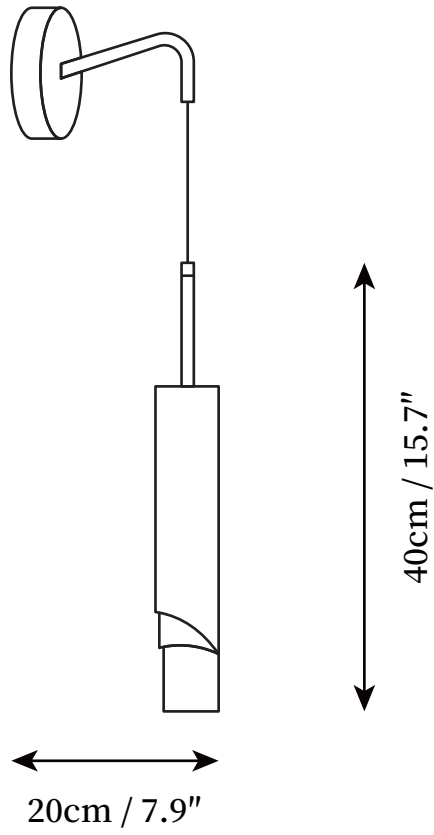

SPECIFICATION SHEET

SPECIFICATION DETAILS

*For custom options, consult factory for details

Fixture Dimensions	D 7.9" x H 15.7"
Light source	Integrated LED
Wattage	~5W
Voltage	AC 110-240V
Color Temperature	3000K
CRI(Ra)	80CRI
Mounting	Wall
Driver Required	Yes
Optional Color Temps	Warm White (3000K), Cool White (6000K), Daylight (4000K)
LED Rated Life	30000 hours
Dimming	Dimming is not supported
Finishes	Gold, Black
Shade Details	Gold, Black
Material	Aluminum, Acrylic
Wire Length	NO
Wire Type	NO