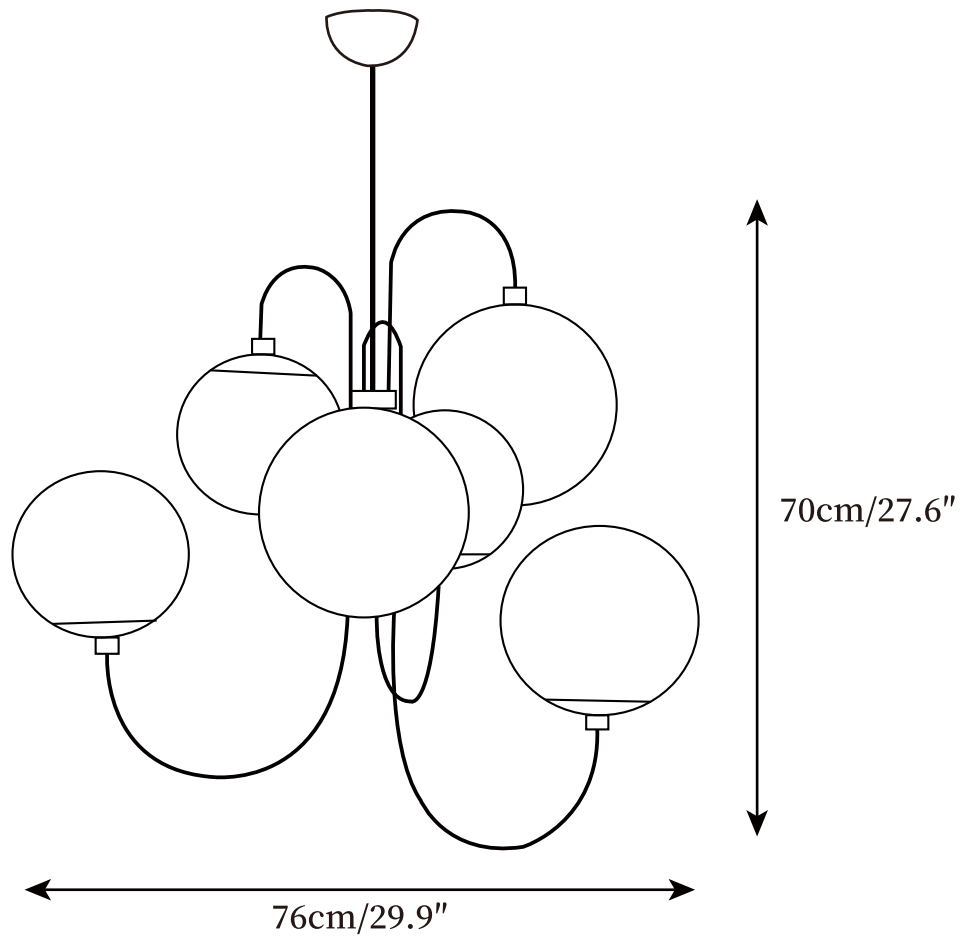

# SPECIFICATION SHEET

---

## SPECIFICATION DETAILS

\*For custom options, consult factory for details

<b>Fixture Dimensions</b>	D 29.9" x H 27.6" (6 heads)
<b>Light source</b>	E12 or E14 (bulb not included)
<b>Wattage</b>	MAX 15W incandescent bulb or LED equivalent.
<b>Voltage</b>	AC 110-240V
<b>Mounting</b>	Hardwired.
<b>Dimming</b>	Compatible with dimmable bulbs (bulb not included)
<b>Control method</b>	Compatible with common wall switches(not included)
<b>Finishes</b>	Gold, Black.
<b>Shade Details</b>	White.
<b>Material</b>	Metal, Glass.
<b>Rod Length</b>	Suspension rod length 20cm+30cm / 7.9"+11.8", and can be spliced as needed.