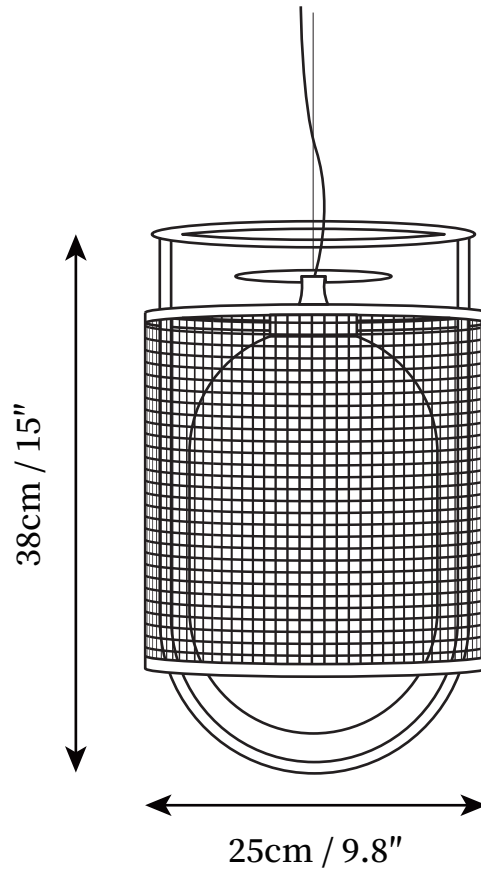

SPECIFICATION SHEET

SPECIFICATION DETAILS

*For custom options, consult factory for details

Fixture Dimensions	D 9.8" x H 15"
Light source	E27
Wattage	40W
Voltage	AC 110-240V
Color Temperature	Based on the purchase of light bulbs
CRI(Ra)	80CRI
Mounting	Ceiling
Driver Required	NO
Optional Color Temps	Buy bulbs as needed
LED Rated Life	Based on bulb life (we do not supply bulbs)
Dimming	Dimming is not supported
Finishes	Black
Glass Details	White
Material	Iron, Glass
Wire Length	59"
Wire Type	Black Coaxial Wire