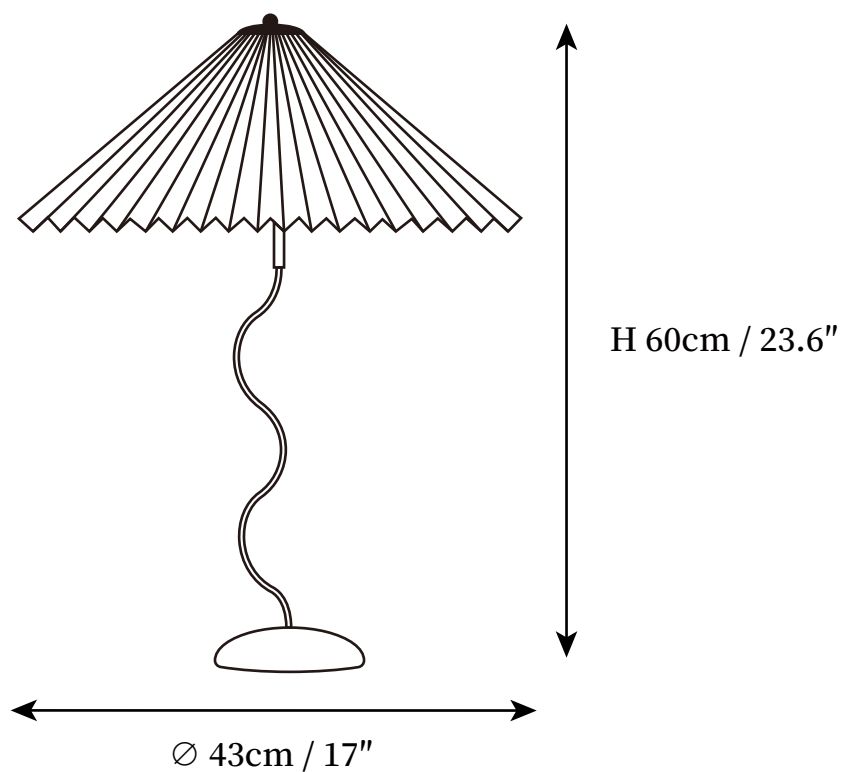

SPECIFICATION SHEET

SPECIFICATION DETAILS

*For custom options, consult factory for details

Fixture Dimensions	D 17" x H 23.6"
Light source	E14 / E26 or E27 (bulb not included)
Wattage	MAX 40W incandescent bulb or LED equivalent.
Voltage	AC 110-240V
Dimming	Compatible with dimmable bulbs (bulb not included)
Control method	In line ON / OFF switch.
Finishes	Black
Shade Details	Beige, White, Dark green, Black.
Material	Metal, Fabric.
Cord Length	Supplied with switched plug cord, length ~59" (150cm).